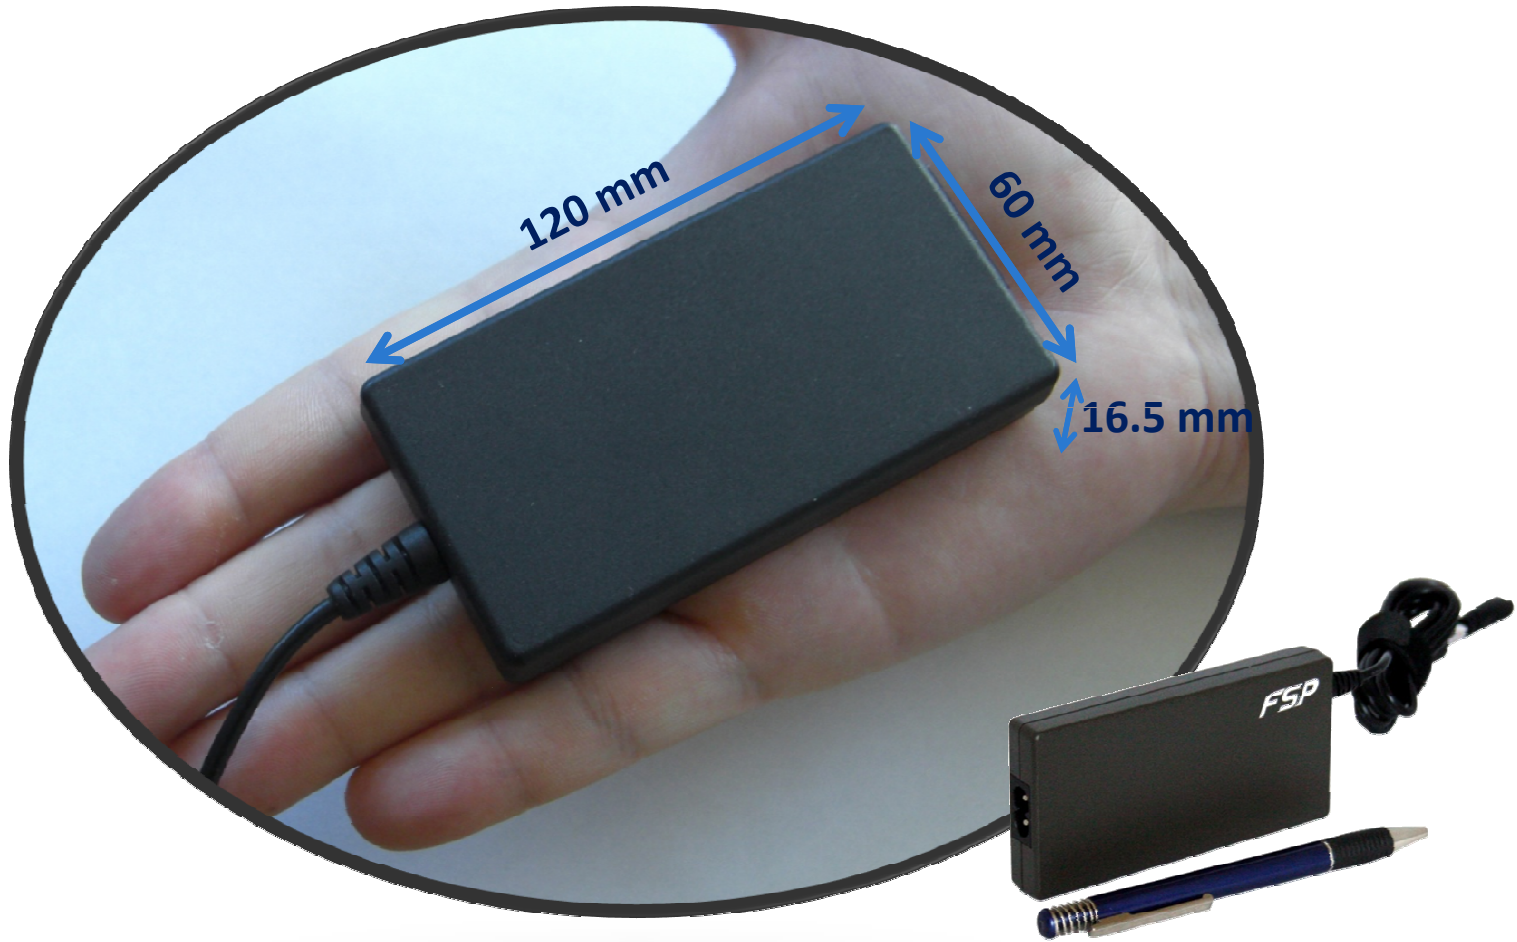

NB Lite

Fits in the palm of your hand