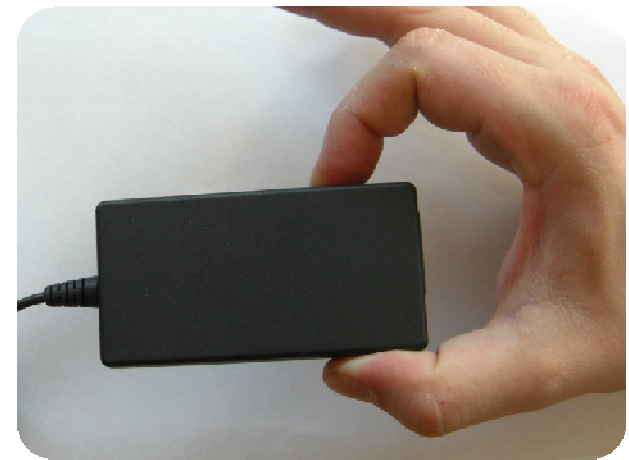

NB Lite 65 / 90 Watt

Product Overview

NB Lite

Lite up your life with FSP

If you are looking for a **light** and **convenient** travel adapter for your notebook then the **NB Lite** series could be what you are looking for. Available as **65W** and **90W**, each adapter comes with **9 interchangeable tips** and is compatible with a wide range of notebooks including Dell, Acer, IBM, Compaq, Sony, Toshiba, HP, ASUS, Lenovo and more.

The **NB Lite** series are compatible with 18-20V notebooks and are **Energy Star Level V** and **CEC** certified - each adapter uses less than **0.5W** in standby and has an efficiency of up to **87%**.

NB65 CEC / Lite

Product comparison – getting smaller

NB65 CEC

- Size: L: 114,5mm x W: 49,5 mm x H: 29,5 mm
- Weight: 340g
- 65 Watt / full range
- CEC & Energy Star Level V certified
- 8 changeable output tips
- AC input / 19V output

NB65 Lite

- Size: L: 105mm x W: 55mm H: 16,5mm
- Weight: 270g
- 65 Watt / full range
- CEC & Energy Star Level V certified
- 9 changeable output tips
- AC input / 19V output

NB90 CEC / Lite

Product comparison – getting smaller