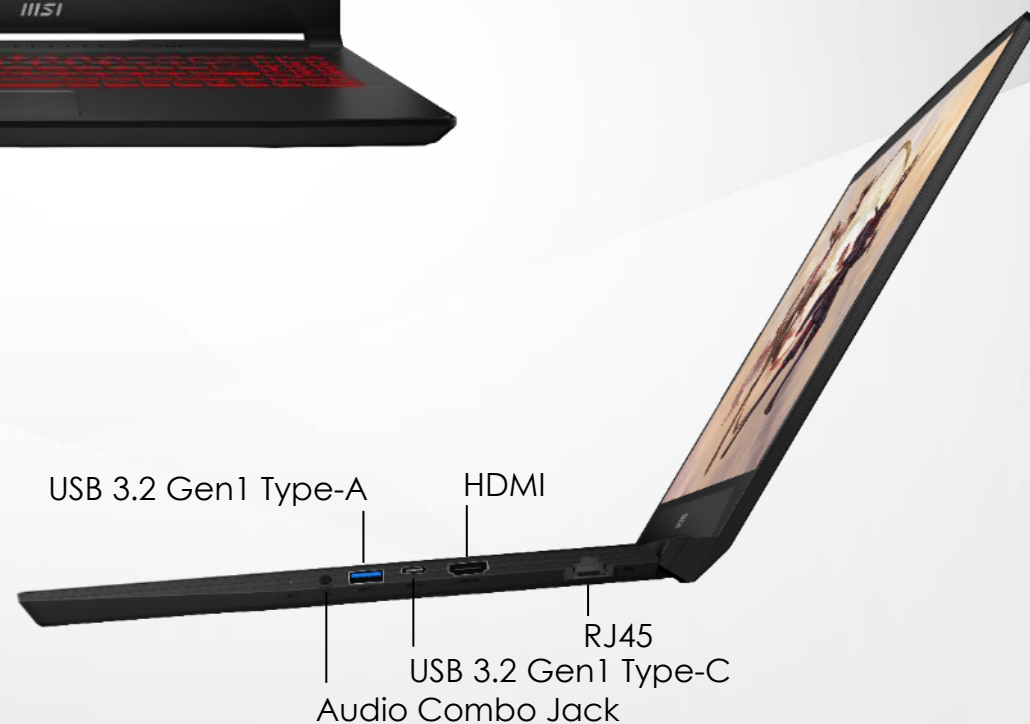

SHARPEN YOUR GAME