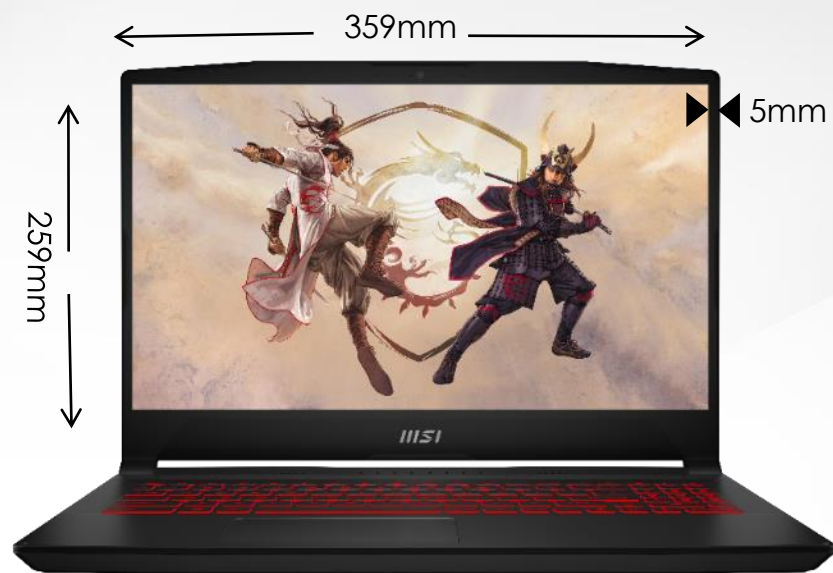

SHARPEN YOUR GAME