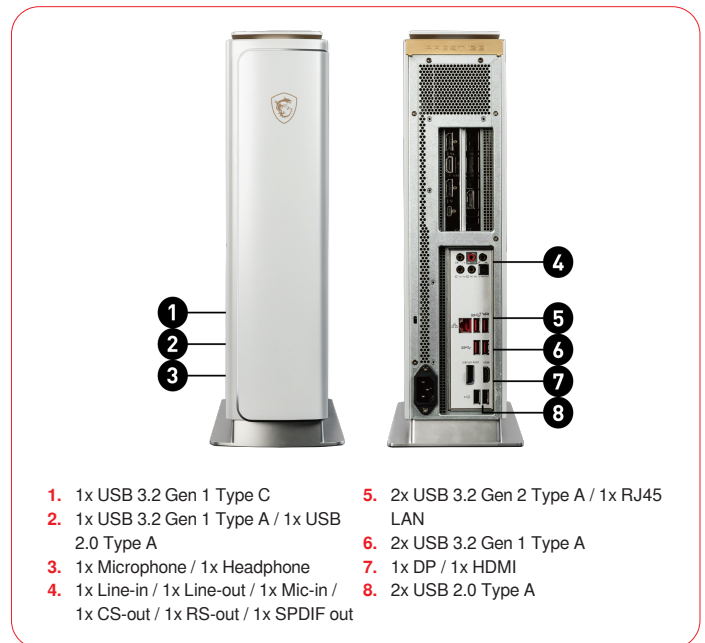

### Prestige P100 9<sup>th</sup>

- Windows 10 Home - MSI recommends Windows 10 Pro
- Up to the 9th generation Intel® Core™ i9 processors
- The latest MSI GeForce® RTX Graphics Card
- Dual Channel Memory with DDR4 Boost Technology: provide the most smooth & fastest real-time previews
- Support 2x M.2 PCI-e SSD with 2x2.5" SATA Mass Storage
- Support 5K2K Creating Experience
- Professional Sound Quality Powered by Audio Boost
- Easy to Upgrade Design
- 10.36 liters in size, the most compact desktop PC for creators

## CONNECTIONS

- 1x USB 3.2 Gen 1 Type C
- 1x USB 3.2 Gen 1 Type A / 1x USB 2.0 Type A
- 1x Microphone / 1x Headphone
- 1x Line-in / 1x Line-out / 1x Mic-in / 1x CS-out / 1x RS-out / 1x SPDIF out
- 2x USB 3.2 Gen 2 Type A / 1x RJ45 LAN
- 2x USB 3.2 Gen 1 Type A
- 1x DP / 1x HDMI
- 2x USB 2.0 Type A