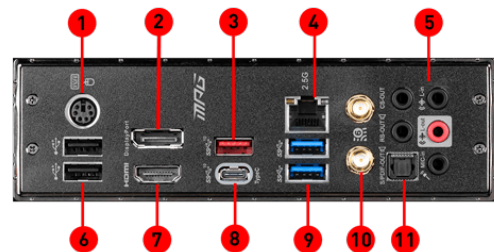

Pre-installed I/O Shielding

Better EMI protection and more convenience for installation

Mystic Light RGB LED

Personalize your PC with 16.8 million colors / 29 effects, controlled in one click!

CONNECTIONS

- | | |
|----------------------------------|----------------------------------|
| 1. PS/2 Combo Port | 7. HDMI |
| 2. DisplayPort | 8. USB 3.2 Gen 2 10Gbps (Type-C) |
| 3. USB 3.2 Gen 2 10Gbps (Type-A) | 9. USB 3.2 Gen 1 5Gbps (Type-A) |
| 4. 2.5G LAN | 10. Wi-Fi / Bluetooth |
| 5. HD Audio Connectors | 11. Optical S/PDIF OUT |
| 6. USB 2.0 | |