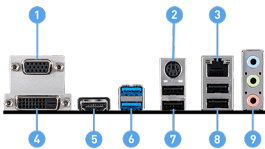

## SPECIFICATION

<b>Model Name</b>	H410M PRO
<b>CPU Support</b>	Supports 10 <sup>th</sup> Gen Intel® Core™ and Pentium® Gold / Celeron® processors
<b>CPU Socket</b>	LGA 1200
<b>Chipset</b>	Intel® H410 Chipset
<b>Graphics Interface</b>	1x PCI-E 3.0 x16 slot
<b>Display Interface</b>	HDMI, DVI-D, VGA - Requires Processor Graphics
<b>Memory Support</b>	2 DIMMs, Dual Channel DDR4-2933Mhz (Max)
<b>Expansion Slots</b>	1x PCI-E 3.0 x1 slot, 1x M.2 E Key supports Wi-Fi module
<b>Storage</b>	1 x Turbo M.2 32Gb/s slot 4x SATA 6Gb/s
<b>USB ports</b>	4x USB 3.2 Gen 1 5Gbps (Type-A) + 6 x USB 2.0
<b>LAN</b>	Intel® I219V Gigabit LAN
<b>Audio</b>	8-Channel(7.1) HD Audio with Audio Boost

## CONNECTIONS

1. VGA
2. Keyboard / Mouse
3. LAN
4. DVI-D
5. HDMI
6. USB 3.2 Gen 1 5Gbps Type-A
7. USB 2.0
8. USB 2.0
9. Audio Connectors