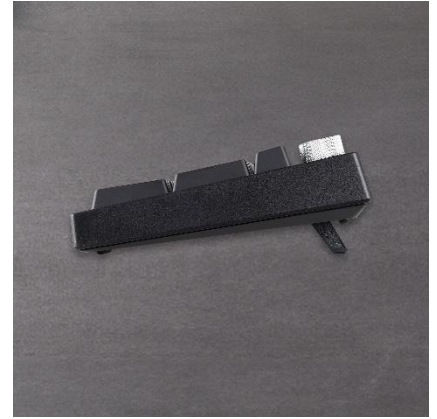

SORCERER

SPELL IT OUT

SORCERER GAMING KEYBOARD

The XPG SORCERER Gaming Keyboard, boasting a 96% form factor, seamlessly combines compactness with versatility. Designed with a gasket mount style, three-layered dampening foam, and hot-swappable key switches, it delivers an unparalleled typing experience. Incorporating XPG Red Switch, featuring a smooth POM stem, the SORCERER ensures exceptionally smooth keystrokes. Additionally, its per-key RGB lighting, managed by the intuitive PRIME software, empowers users with limitless customization possibilities

96% Form Factor

XPG Red Switch

Triple-Layered Damping Foam

**Per-Key RGB
PRIME Supported**

**Detachable
USB-C Cable**

**3-Level
Adjustable Height
Ergonomic Design**

Feature

- 96% form factor.
- Gasket mount with hot-swappable switch design.
- Triple-layered dampening foam.
- XPG tailor-made red switches.
- Per-key RGB keyboard, supported by XPG PRIME software.
- Detachable USB-C cable.
- 3-Level adjustable height ergonomic design.

Detachable USB-C Cable

Volume Wheel Knob

Per-Key RGB Keyboard

Adjustable Stand

USB-C Port

Specification

Color	Black / White
Mounting Styles	Gasket Mount
Anti-ghosting keys	100%
Key Switch	XPG Red Mechanical Switch Volume Knob
Lighting Effect	Per-Key RGB 10 Preset Lighting Effects
Number of keys	97 Keys (ANSI) / 98 Keys (ISO)
Interface	USB Type C
Operating Voltage	5V DC
Keystroke Lifecycle	Over 50 million strokes
Size	388 x 137 x 41 mm
Weight	730g
OS Compatibility	Windows 11 Windows 10 Windows 8 Windows 7
Warranty	2 Years