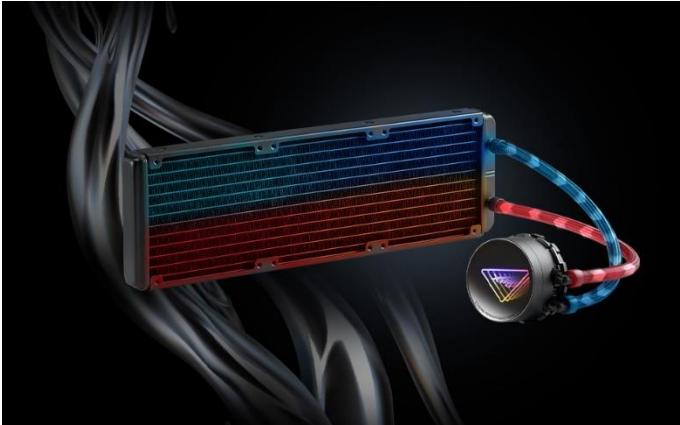

### XPG LEVANTE X 360 All-in-One CPU LIQUID COOLER

An All-In-One CPU Liquid Cooler with industry-leading engineering from Asetek, XPG LEVANTE X provides excellent CPU heat management. This reliable, high performance Liquid Cooling solution ensures smooth system operation for an optimal gameplay experience.

INFINITE MIRROR PUMP DESIGN

LATEST INTEL & AMD PLATFORM SUPPORT

EFFICIENT PWM DESIGN

Asetek 7th Gen PATENTED CPU COOLING SOLUTION

Extreme Performance CPU Cooler

Smooth RGB lighting effect

LOW NOISE  
FAN

ALL ALUMINUM  
RADIATOR