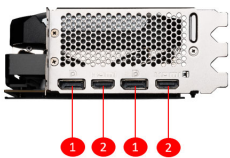

SPECIFICATIONS

Model Name	GeForce RTX™ 4080 SUPER 16G VENTUS 3X OC
Graphics Processing Unit	NVIDIA® GeForce RTX™ 4080 SUPER
Interface	PCI Express® Gen 4
Core Clocks	Extreme Performance: 2595 MHz (MSI Center) Boost: 2580 MHz
CUDA® CORES	10240 Units
Memory Speed	23 Gbps
Memory	16GB GDDR6X
Memory Bus	256-bit
Output	DisplayPort x 2 (v1.4a) HDMI™ x 2 (Supports 4K@120Hz HDR, 8K@60Hz HDR, and Variable Refresh Rate as specified in HDMI™ 2.1a)
HDCP Support	Y
Power consumption	320 W
Power connectors	16-pin x1
Recommended PSU	750 W
Card Dimension (mm)	322 x 136 x 62 mm
Weight (Card / Package)	1543 g / 2147 g
DirectX Version Support	12 Ultimate
OpenGL Version Support	4.6
Maximum Displays	4
G-SYNC® technology	Y
Digital Maximum Resolution	7680 x 4320

CONNECTIONS

1. DisplayPort
2. HDMI™

FEATURES

- Triple Fan**
 Three fans and a huge heatsink ensure a cool and quiet experience for you.
- TORX FAN 4.0**
 A masterpiece of teamwork, fan blades work in pairs to create unprecedented levels of focused air pressure.
- Copper Baseplate**
 A solid nickel-plated copper baseplate transfers heat from the GPU to all heat pipes for better cooling.
- Core Pipe**
 Precision-machined heat pipes ensure max contact to the GPU and spread heat along the full length of the heatsink.
- Airflow Control**
 Don't sweat it, Airflow Control guides the air to exactly where it needs to be for maximum cooling.
- Metal Backplate**
 A sturdy backplate helps to strengthen the graphics card while a flow-through design reduces trapped heat.
- MSI Center**
 The exclusive MSI Center software lets you monitor, tweak and optimize MSI products in real-time.
- Afterburner**
 Take full control with the most recognized and widely used graphics card overlocking software in the world.