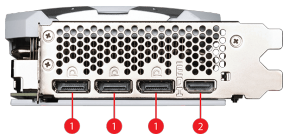

SPECIFICATIONS

CONNECTIONS

1. DisplayPort
2. HDMI™

FEATURES

Dual Fan

Two fans and a huge heatsink ensure a cool and quiet experience for you.

TORX FAN 4.0

A masterpiece of teamwork, fan blades work in pairs to create unprecedented levels of focused air pressure.

Copper Baseplate

A solid nickel-plated copper baseplate transfers heat from the GPU to all heat pipes for better cooling.

Core Pipe

Precision-machined heat pipes ensure max contact and spread heat along the full length of the heatsink.

Backplate

A clean-looking backplate reinforces the length of the card.

Zero Frozr

Zero Frozr is the calm before the storm, keeping fans still and maintaining silence until cooling is needed.

MSI Center

The exclusive MSI Center software lets you monitor, tweak and optimize MSI products in real-time.