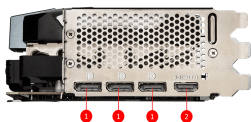

CONNECTIONS