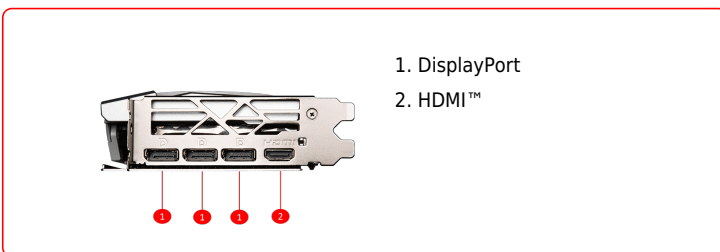

SPECIFICATIONS

Model Name	GeForce RTX™ 4060 Ti GAMING X SLIM WHITE 16G
Graphics Processing Unit	NVIDIA® GeForce RTX™ 4060 Ti
Interface	PCI Express® Gen 4 x8
Core Clocks	Extreme Performance: 2685 MHz (MSI Center) Boost: 2670 MHz
CUDA® CORES	4352 Units
Memory Speed	18 Gbps
Memory	16GB GDDR6
Memory Bus	128-bit
Output	DisplayPort x 3 (v1.4a) HDMI™ x 1 (Supports 4K@120Hz HDR, 8K@60Hz HDR, and Variable Refresh Rate as specified in HDMI™ 2.1a)
HDCP Support	Y
Power consumption	165 W
Power connectors	8-pin x 1
Recommended PSU	550 W
Card Dimension (mm)	307 x 125 x 46 mm
Weight (Card / Package)	919 g / 1636 g
DirectX Version Support	12 Ultimate
OpenGL Version Support	4.6
Maximum Displays	4
G-SYNC® technology	Y
Digital Maximum Resolution	7680 x 4320

CONNECTIONS

FEATURES

- TRI FROZR 3**
 Stay cool and quiet. MSI's TRI FROZR 3 thermal design enhances heat dissipation all around the graphics card.
- TORX FAN 5.0**
 Fan blades linked by ring arcs and a fan cowl work together to stabilize and maintain high-pressure airflow.
- Copper Baseplate**
 A solid nickel-plated copper baseplate transfers heat from the GPU to all heat pipes for better cooling.
- Core Pipe**
 Precision-machined heat pipes ensure max contact to the GPU and spread heat along the full length of the heatsink.
- Airflow Control**
 Sections of different heatsink fins disrupt unwanted airflow harmonics and reduce noise.
- Metal Backplate**
 Thermal pads under the sturdy metal backplate provide additional cooling while the flow-through ventilation reduces trapped heat.
- Zero Frozr**
 The fans completely stop when temperatures are relatively low, eliminating all noise.
- MSI Center**
 The exclusive MSI Center software lets you monitor, tweak and optimize MSI products in real-time.