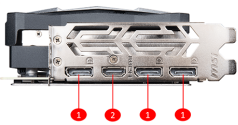

msi

GRAPHICS CARD

GeForce RTX 2070 SUPER™ GAMING X

SPECIFICATION

Model Name	GeForce RTX 2070 SUPER™ GAMING X
Graphics Processing Unit	NVIDIA® GeForce® RTX 2070 SUPER™
Interface	PCI Express x16 3.0
Cores	2560 Units
Core Clocks	Boost: 1800 MHz
Memory Speed	14 Gbps
Memory	8GB GDDR6
Memory Bus	256-bit
Output	DisplayPort x 3 (v1.4) / HDMI 2.0b x 1
HDCP Support	2.2
Power consumption	215W
Power connectors	6-pin x 1 / 8-pin x 1
Recommended PSU	650W
Card Dimension(mm)	297 x 143 x 56 mm
Weight (Card / Package)	1421g / 1969g
DirectX Version Support	12 API
OpenGL Version Support	4.5
Multi-GPU Technology	NVIDIA® NVLink™ (SLI-Ready), 2-way
Maximum Displays	4
VR Ready	Y
G-SYNC® technology	Y
Adaptive Vertical Sync	Y
Digital Maximum Resolution	7680 x 4320

CONNECTIONS

1. DisplayPort
2. HDMI

FEATURE

TORX FAN 3.0

Award-winning fan design combining two different fin designs for cool & quiet gaming.

Mastery of Aerodynamics

Using groundbreaking aerodynamic techniques, the heatsink is optimized for efficient heat dissipation.

ZERO FROZR

Eliminates fan noise by stopping the fans in low-load situations so you can focus on your game.

CUSTOM PCB

An optimized PCB design with enhanced power delivery provides a solid base for high performance gaming.