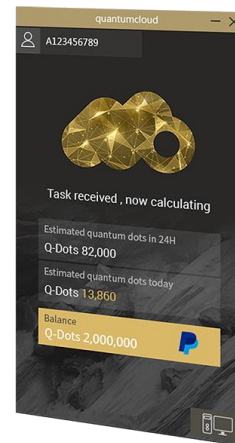

Quantumcloud

A simple and secure service that lets you effortlessly earn extra money by putting your idle GPU to work.