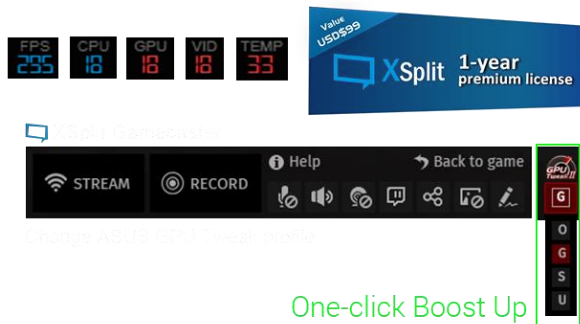

XSplit

XSplit offers a premium streaming experience with in-game annotations and other advanced features. Enjoy a free license with the purchase of select ASUS graphics cards. See you online!