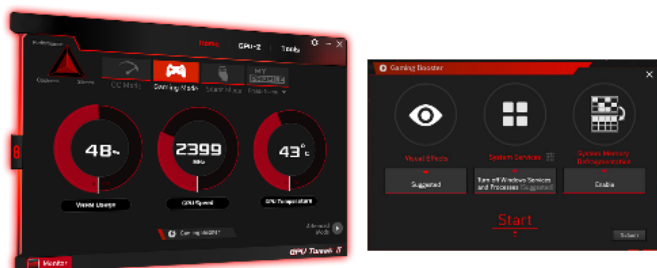

**ASUS innovations**

- **RDNA Architecture** is built with a 7nm process and includes 40 redesigned compute units and up to 4x IPC improvement.
- Purpose-built for **1440p gaming**
- **Game-changing technology** like Radeon™ Image Sharpening, FidelityFX, TressFX, and TrueAudio Next improve in-game performance and image quality.
- **AMD FreeSync™** offers stutter-free and tear-free gaming.
- **Radeon Software** includes 0-day updates and a host of tools to customize the gaming experience.
- **GPU Tweak II** provides intuitive performance tweaking, thermal controls, and system monitoring.

**GPU Tweak II**

This powerful software provides intuitive performance tweaking, thermal controls, and system monitoring.

**wtfast**

We've partnered with wtfast to help you to play free from lag, latency issues, and lost packets. With a 6-month subscription to the wtfast Gamers Private Network, you'll enjoy lower ping for a smoother, more fluid online gaming experience. Buy an ASUS graphics card - and don't be left waiting!

## XSplit

XSplit offers a premium streaming experience with in-game annotations and other advanced features. Enjoy a free license with the purchase of select ASUS graphics cards. See you online!