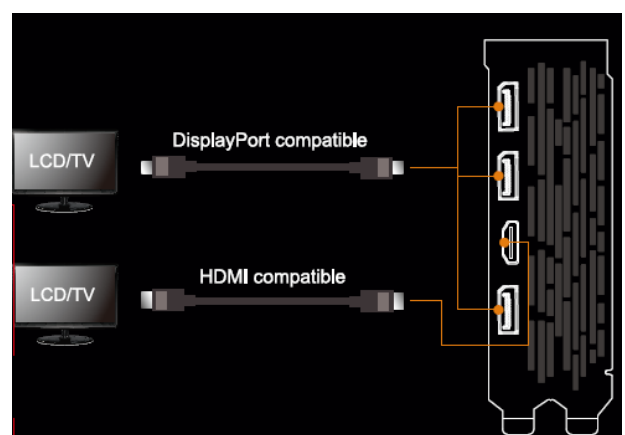

ASUS Features

- **GPU Tweak II**
  Provides intuitive performance tweaking, thermal controls, and system monitoring.

- **8GB GDDR6**

AMD Features

- **FreeSync**
  Offers stutter-free and tear-free gaming.
- **FreeSync2 HDR**
  Meticulous monitor certification process to ensure exceptional visual experiences.
- **PCI Express 4.0**
  Enables two times the bandwidth compared to PCI Express 3.0. Get ready for the next generation of PC gaming.

I/O Specifications