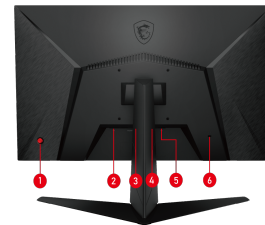

Wide Color Gamut

Game colors and details will look more realistic and refined, to push game immersion to its limits.

Night Vision

See every detail clearly in the dark, helping you find and attack enemies before they notice.

CONNECTIONS

- 1. 5-way joystick navigator
- 2. 1x DC jack
- 3. 2x HDMI (1.4b)
- 4. 1x Display Port (1.2a)
- 5. 1x Earphone out
- 6. 1x Kensington lock