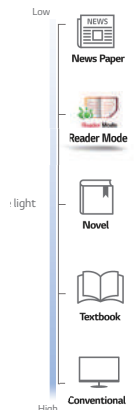

Convenient Enhanced Usability

4-SCREEN SPLIT

Efficiently run several programs and have multiple active windows on the screen at the same time.

How to Install & Use the 4-Screen Split Feature

1. Install the 4-screen split software from the CD included in the package.
2. Locate the 4-Screen Split icon [ ] located on the task bar.
3. Select the Screen Split layout desired.

DUAL LINK UP

For business meetings, the Dual link-up feature allows two portable devices, such as a computer, camera, phone or Blu-ray player to be connected to the monitor and used on a single screen simultaneously.

FLICKER-SAFE

LG's Flicker-Safe technology protects users' eyes from fatigue by reducing flickering to almost zero

READER MODE

With a touch of a button, Reader Mode allows the reduction of blue light emissions that can be harmful to the eyes.

VS

LG obtained TUV "flicker free" certification