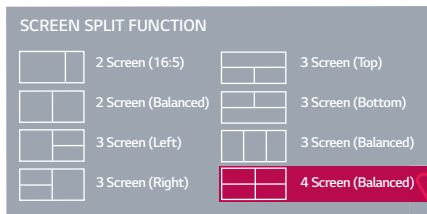

Convenient Enhanced Usability

4-SCREEN SPLIT

Efficiently run several programs and have multiple active windows on the screen at the same time.

How to Install & Use the 4-Screen Split Feature

1. Install the 4-screen split software from the CD included in the package.
2. Locate the 4-Screen Split icon [ ] located on the task bar.
3. Select the Screen Split layout desired.