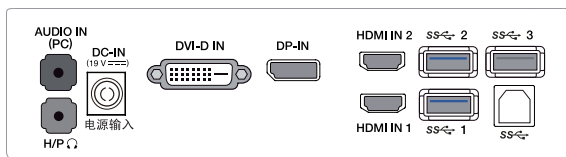

34UB67-B Rear Jack Pack