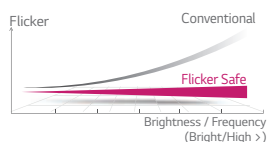

VS

LG obtained TUV "flicker free" certification