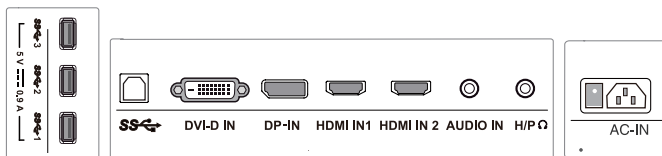

29UB67-B Rear Jack Pack