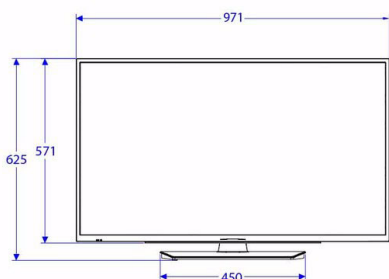

Specifications

Picture/Display

- Display: LED Full HD
- Diagonal screen size: 43 inch / 108 cm
- Aspect ratio: 16:9
- Panel resolution: 1920x1080p
- Brightness: 300 cd/m²
- Viewing angle: 178° (H) / 178° (V)

Accessories

- Included: Remote Control 22AV1407A/12, 2xAAA Batteries, Tabletop Stand, Warranty Leaflet, Legal and Safety brochure
- Optional: Setup RC 22AV9574A/12, Easy RC 22AV1601B/12

Power

- Mains power: AC 220-240V; 50-60Hz
- Energy Label Class: A++
- Eu Energy Label power: 37 W
- Annual energy consumption: 54 kWh
- Standby power consumption: <0.3 W
- Power Saving Features: Eco mode
- Ambient temperature: 5 °C to 45 °C

Dimensions

- Set dimensions (W x H x D): 971 x 571 x 43/73 mm
- Set dimensions with stand (W x H x D):

971 x 625 x 235 mm

- Product weight: 8.3 kg
- Product weight (+stand): 9.2 kg
- VESA wall mount compatible: M6, 200 x 200 mm