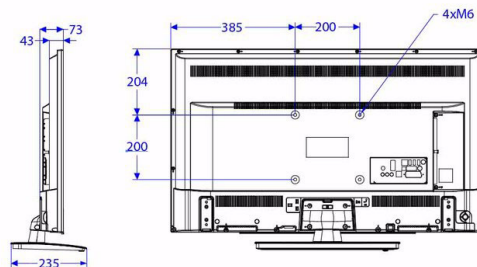

Specifications

Picture/Display

- Display: LED Full HD
- Diagonal screen size: 43 inch / 108 cm
- Aspect ratio: 16:9
- Panel resolution: 1920x1080p
- Brightness: 300 cd/m²
- Viewing angle: 178° (H) / 178° (V)

Accessories

- Included: Remote Control 22AV1407A/12, 2xAAA Batteries, Tabletop Stand, Warranty Leaflet, Legal and Safety brochure
- Optional: Setup RC 22AV9574A/12, Easy RC 22AV1601B/12

Power

- Mains power: AC 220-240V; 50-60Hz
- Energy Label Class: A++
- Eu Energy Label power: 37 W
- Annual energy consumption: 54 kWh
- Standby power consumption: <0.3 W
- Power Saving Features: Eco mode
- Ambient temperature: 5 °C to 45 °C

Dimensions

- Set dimensions (W x H x D): 971 x 571 x 43/73 mm
- Set dimensions with stand (W x H x D):

971 x 625 x 235 mm

- Product weight: 8.3 kg
- Product weight (+stand): 9.2 kg
- VESA wall mount compatible: M6, 200 x 200 mm