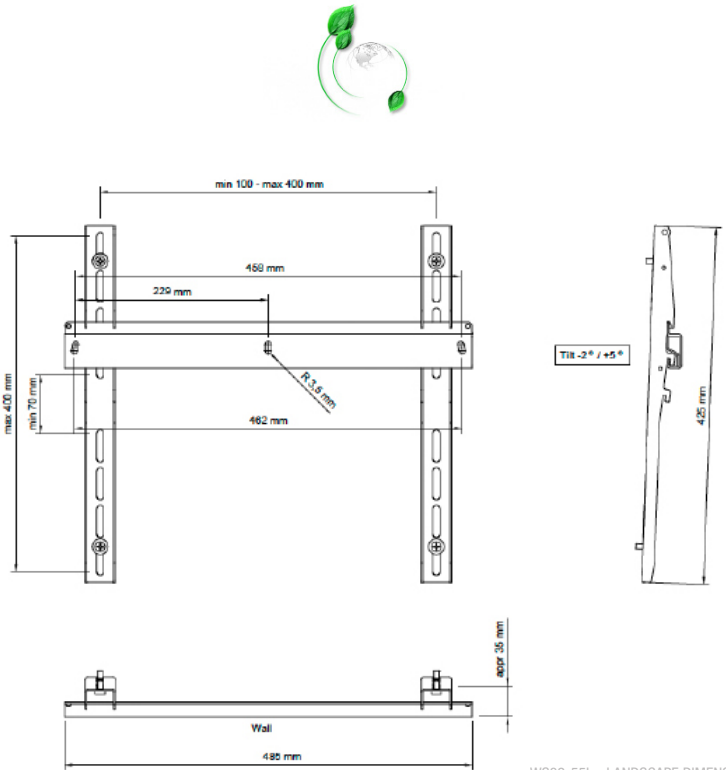

# NEC WALL MOUNT WMS32-55P/L

ORDER CODE: Portrait 100012665 Landscape 100012666

NEC Wall Mount - Portrait or Landscape

Solid universal wall mount for all NEC public displays up to 55 inch.

## DELIVERING GENUINE BENEFITS

**Super slim design** only 3,5 cm.

**Tilt function** -2/ 5° Landscape version, -2° Portrait.

**Screws for installing the displays are included.**

**Very easy installation.**

**Cost efficient.**

WS32-55P - PORTRAIT DIMENSIONS

WS32-55L - LANDSCAPE DIMENSIONS

Technical Specifications Wall Mount WMS32-55P and WS32-55L	
<b>WEIGHT</b>	
Max. weight of display	50 kg
Weight of mount - Portrait version	3 Kg
Weight of mount - Landscape version	1,5 Kg
<b>SUPPORTED VESA STANDARDS</b>	
	300 x 300 400 x 200 400 x 400
<b>SUPPLIED SCREWS</b>	
	4 x M6
<b>SUPPORTED DISPLAYS</b>	
	Any NEC Public Display from 32" up to 55"
<b>WARRANTY</b>	
	3 years warranty
For additional pictures and Solutions overview, Visit <a href="http://www.nec-display-solutions.com">www.nec-display-solutions.com</a> for details.	