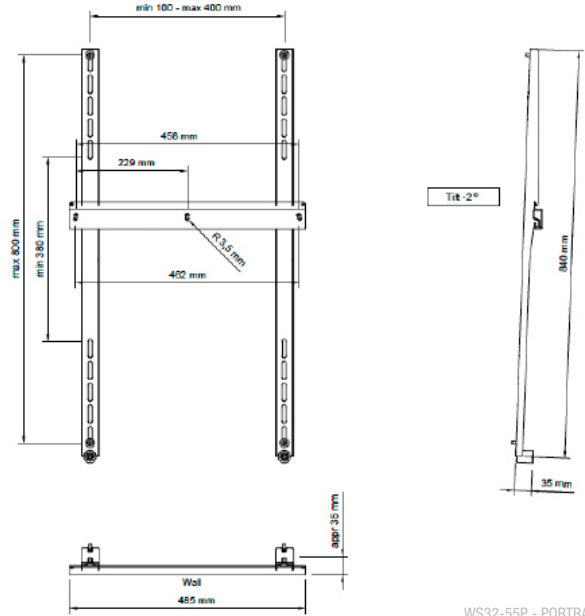

# NEC WALL MOUNT WMS32-55P/L

ORDER CODE: Portrait 100012665 Landscape 100012666

NEC Wall Mount - Portrait or Landscape

Solid universal wall mount for all NEC public displays up to 55 inch.

## DELIVERING GENUINE BENEFITS

**Super slim design** only 3,5 cm.

**Tilt function** -2/ 5° Landscape version, -2° Portrait.

**Screws for installing the displays are included.**

**Very easy installation.**

**Cost efficient.**

WS32-55P - PORTRAIT DIMENSIONS

WS32-55L - LANDSCAPE DIMENSIONS

Technical Specifications Wall Mount WMS32-55P and WS32-55L	
<b>WEIGHT</b>	
Max. weight of display	50 kg
Weight of mount - Portrait version	3 Kg
Weight of mount - Landscape version	1,5 Kg
<b>SUPPORTED VESA STANDARDS</b>	
	300 x 300 400 x 200 400 x 400
<b>SUPPLIED SCREWS</b>	
	4 x M6
<b>SUPPORTED DISPLAYS</b>	
	Any NEC Public Display from 32" up to 55"
<b>WARRANTY</b>	
	3 years warranty
For additional pictures and Solutions overview, Visit <a href="http://www.nec-display-solutions.com">www.nec-display-solutions.com</a> for details.	