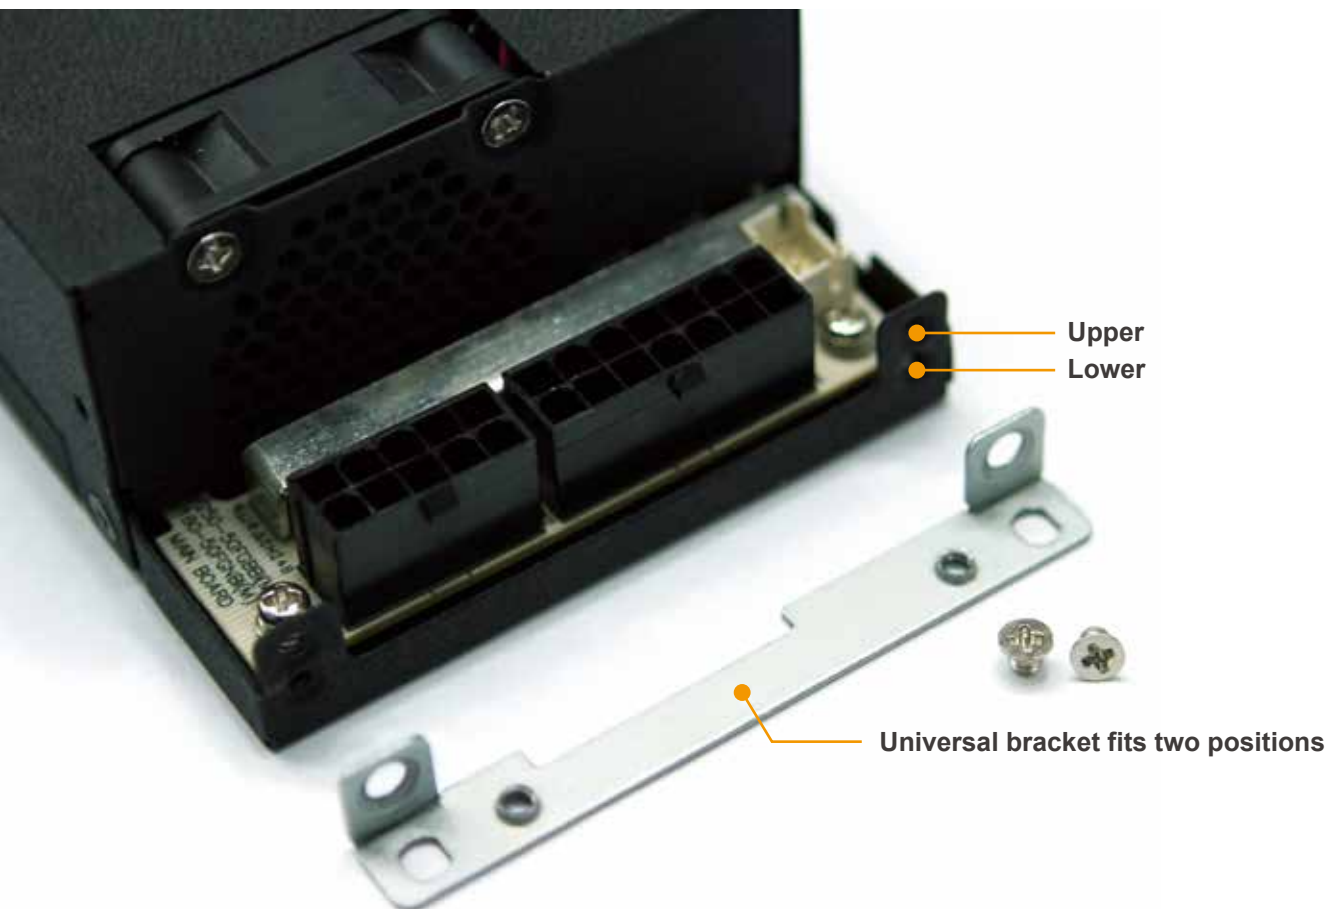

High compatibility

Featured special mounting holes design and auxiliary brackets to ensure the FlexGuru series compatible with 99% of the chassis on the market.