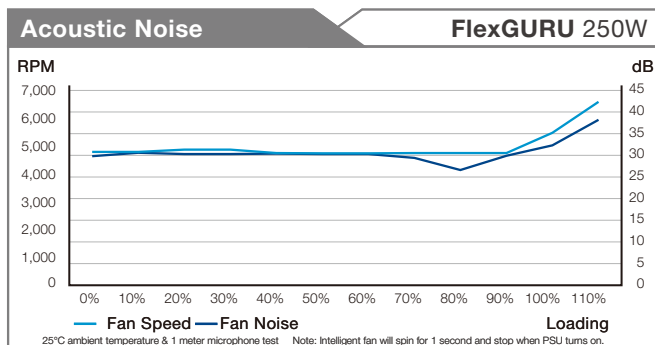

Performance

FlexGURU Series

300W / 250W

Rating

250W

AC Input	100-240V~ 4-2A 60-50Hz				
DC Output	+3.3V	+5V	+12V	-12V	+5Vsb
Max Output Current	12A	14A	18A	0.3A	2.5A
Max Combined Power	80W MAX				
Total Power	250W				

300W

AC Input	100-240V~ 6-3A 60-50Hz				
DC Output	+3.3V	+5V	+12V	-12V	+5Vsb
Max Output Current	12A	14A	25A	0.3A	3A
Max Combined Power	70W				
Total Power	300W