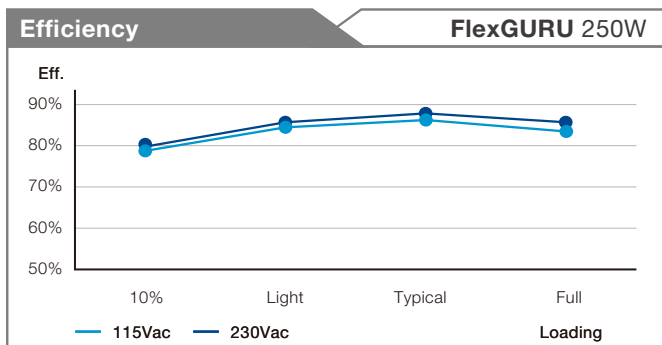

Performance

FlexGURU Series

300W / 250W

Rating

250W

AC Input	100-240V~ 4-2A 60-50Hz				
DC Output	+3.3V	+5V	+12V	-12V	+5Vsb
Max Output Current	12A	14A	18A	0.3A	2.5A
Max Combined Power	80W MAX				
Total Power	250W				

300W

AC Input	100-240V~ 6-3A 60-50Hz				
DC Output	+3.3V	+5V	+12V	-12V	+5Vsb
Max Output Current	12A	14A	25A	0.3A	3A
Max Combined Power	70W				
Total Power	300W