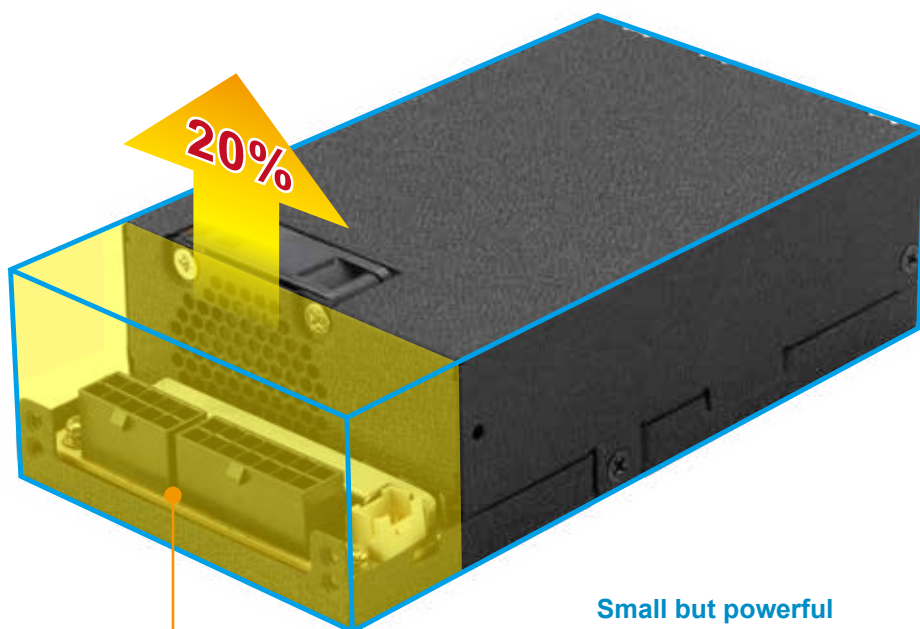

Product Overview

Excellent thermal performance

Efficient airflow design to prolong the life of the fan (it effectively takes in the cool air, and lets the hot air out)

Small but powerful

Compared to the general Flex ATX, the FlexGuru series increased its power density by 20%.