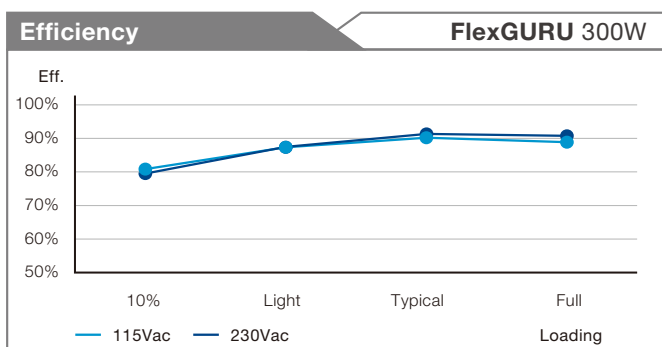

Performance

FlexGURU Series

300W / 250W

Rating

250W

AC Input	100-240V~ 4-2A 60-50Hz				
DC Output	+3.3V	+5V	+12V	-12V	+5Vsb
Max Output Current	12A	14A	18A	0.3A	2.5A
Max Combined Power	80W MAX				
Total Power	250W				

300W

AC Input	100-240V~ 6-3A 60-50Hz				
DC Output	+3.3V	+5V	+12V	-12V	+5Vsb
Max Output Current	12A	14A	25A	0.3A	3A
Max Combined Power	70W				
Total Power	300W