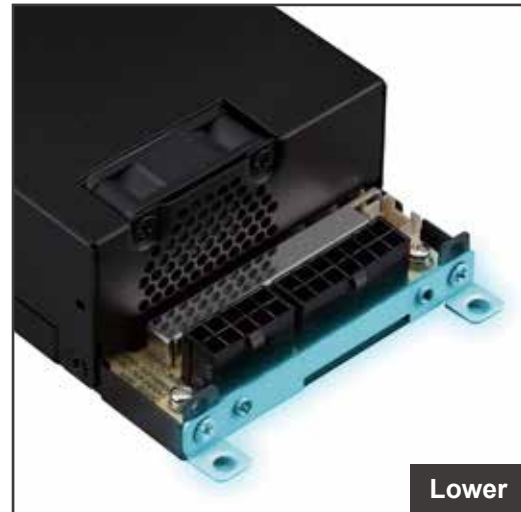

Product Overview