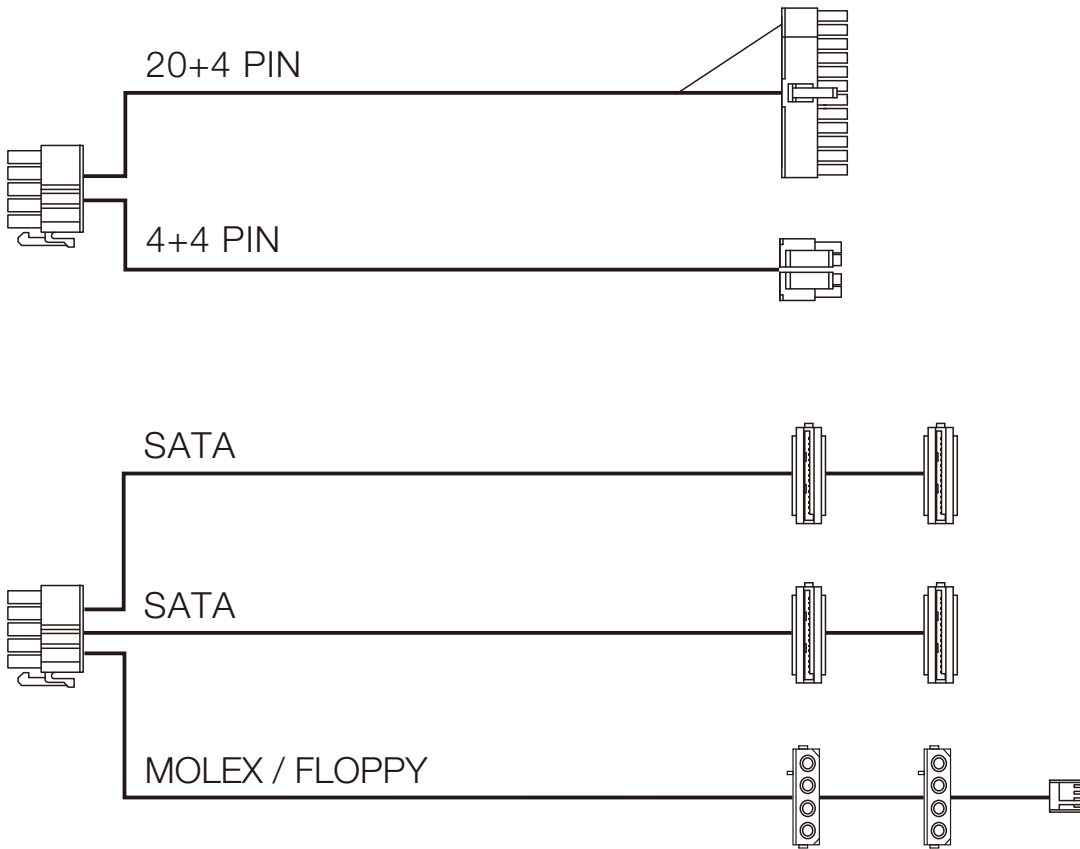

Connectors

	300W	250W
 20+4 PIN	1	1
 4+4 PIN	1	1
 SATA	4	4
 MOLEX	2	2
 FLOPPY	1	1

Cable Length

300W / 250W

FlexGURU Series

300W / 250W

Package Information

Model	FSP250-50FGBBI(M)	FSP300-57FCB
EAN Code	471322452225 3	471322452252 9
UPC Code	84568501040 7	84568501052 0
Shipping Dimensions (L×W×H)		
Shipping Weights		
Master Pack Dimension (L×W×H)		
Master Pack Quantity		
Master Pack Weight		
Pallet Quantity		
Country of Origin		China
Warranty		5 Years
Additional Information		