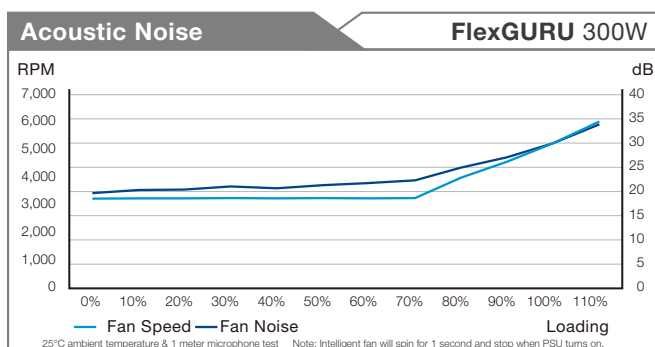

Performance

FlexGURU Series

300W / 250W

Rating

250W

AC Input	100-240V~ 4-2A 60-50Hz				
DC Output	+3.3V	+5V	+12V	-12V	+5Vsb
Max Output Current	12A	14A	18A	0.3A	2.5A
Max Combined Power	80W MAX				
Total Power	250W				

300W

AC Input	100-240V~ 6-3A 60-50Hz				
DC Output	+3.3V	+5V	+12V	-12V	+5Vsb
Max Output Current	12A	14A	25A	0.3A	3A
Max Combined Power	70W				
Total Power	300W