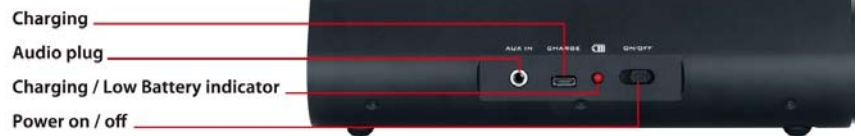

Volume up / Backward / Play / Pairing / Forward / Volume down