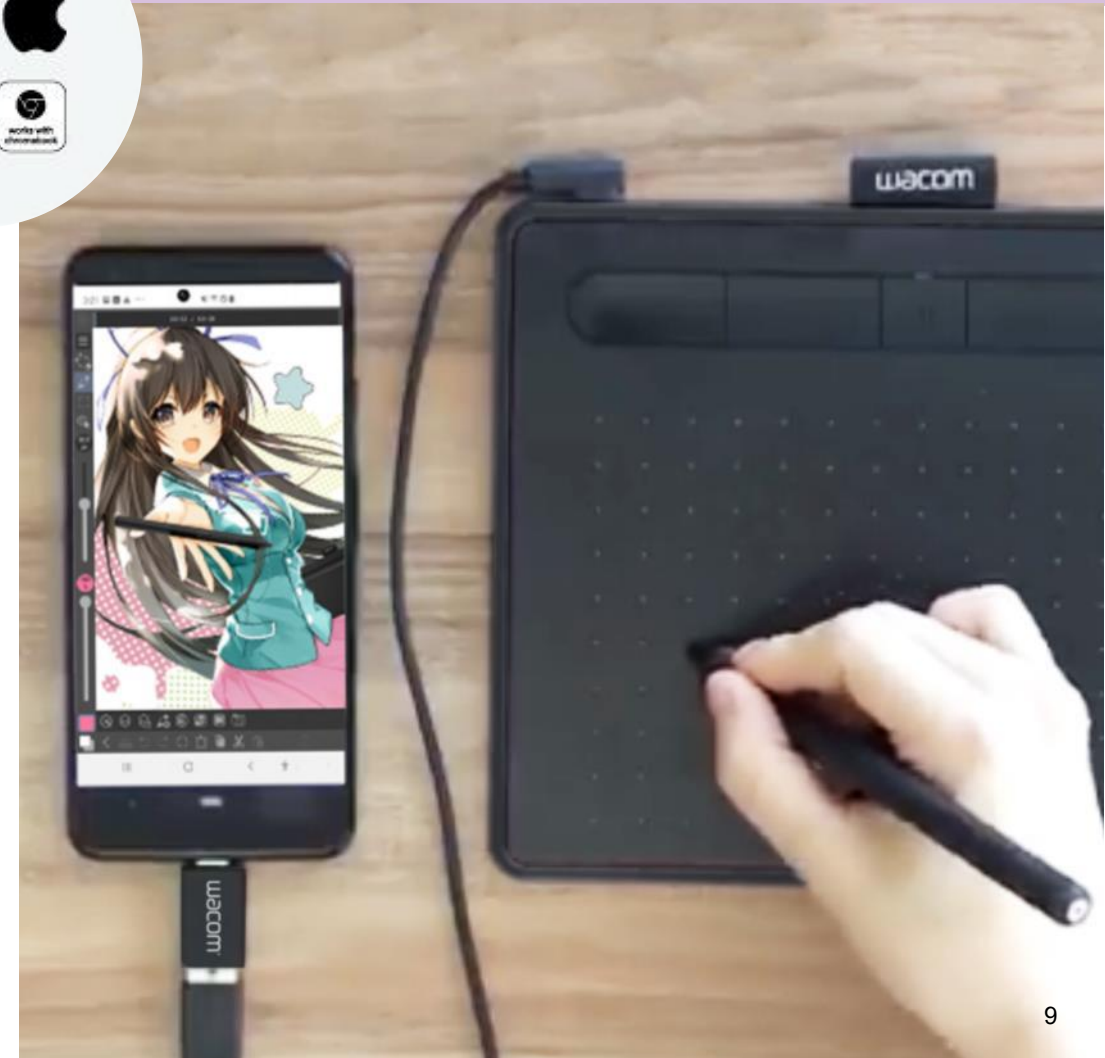

Wacom Intuos – technical features:

wacom®

wacom®
Intuos

- Control and precision thanks to the pen's **4,096 levels of pressure sensitivity**
- **EMR (Electro-Magnetic-Resonance) technology** means the battery-free pen is light and comfortable to use
- **100 lines per mm recognition** lets the tablet know exactly where your pen is
- **Just 8.8mm thin**, the tablet is as slim and sleek as a smartphone
- **2 pen buttons** for quick access shortcuts
- **4 customizable ExpressKeys™** for faster, efficient shortcuts
- Wireless connectivity thanks to **Bluetooth 4.2**
- **7-inch** active tablet area

Size: 200 x 160 x 8.8 mm | **Active Area:** 152 x 95 mm | **Weight:** 250 g