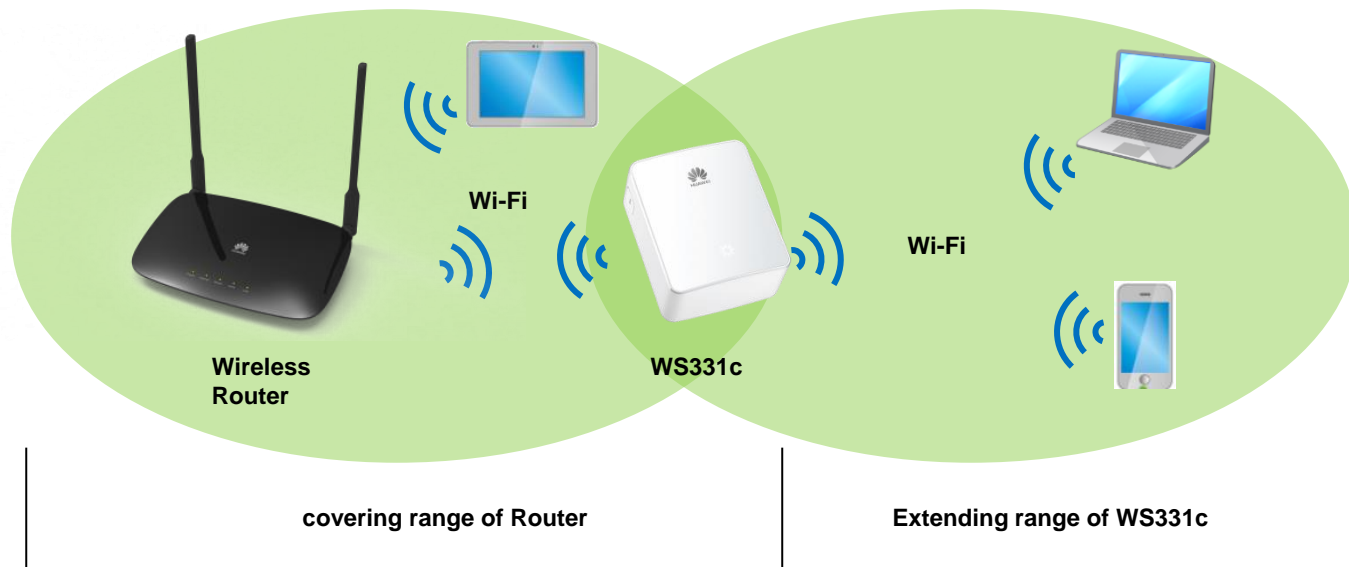

WS331c product introduction

-- 300Mbps wireless range extender

WS331c introduction

WS331c ID

WS331c Feature

What is WS331c?

WS331c is a 300Mbps wireless range extender, you can extend Wi-Fi signal of wireless router or wireless hotspot, solve Wi-Fi coverage issue

Spec:

- Wi-Fi 11n 2x2, up to 300Mbps;
- Wi-Fi repeater
- WPS button
- Build-in power supply

WS331c introduction

WS331c ID

WS331c Feature

Fashion ID Design

WS331c introduction

WS331c ID

WS331c Feature

Extends Wi-Fi, perfect coverage

Extend existing Wi-Fi of wireless router or a wireless hotspot, increasing your wireless coverage. Especially for users, has thick walls in the family, or a great family .Solve Wi-Fi coverage issue

One-click setup, Plug and play

One-click setup by WPS button, just plug and play

Installation position indicator

Propose	Indicator is white
Not Propose	Indicator is orange

Installation position indicator, easy to find the best installation location, to achieve the best wireless performance