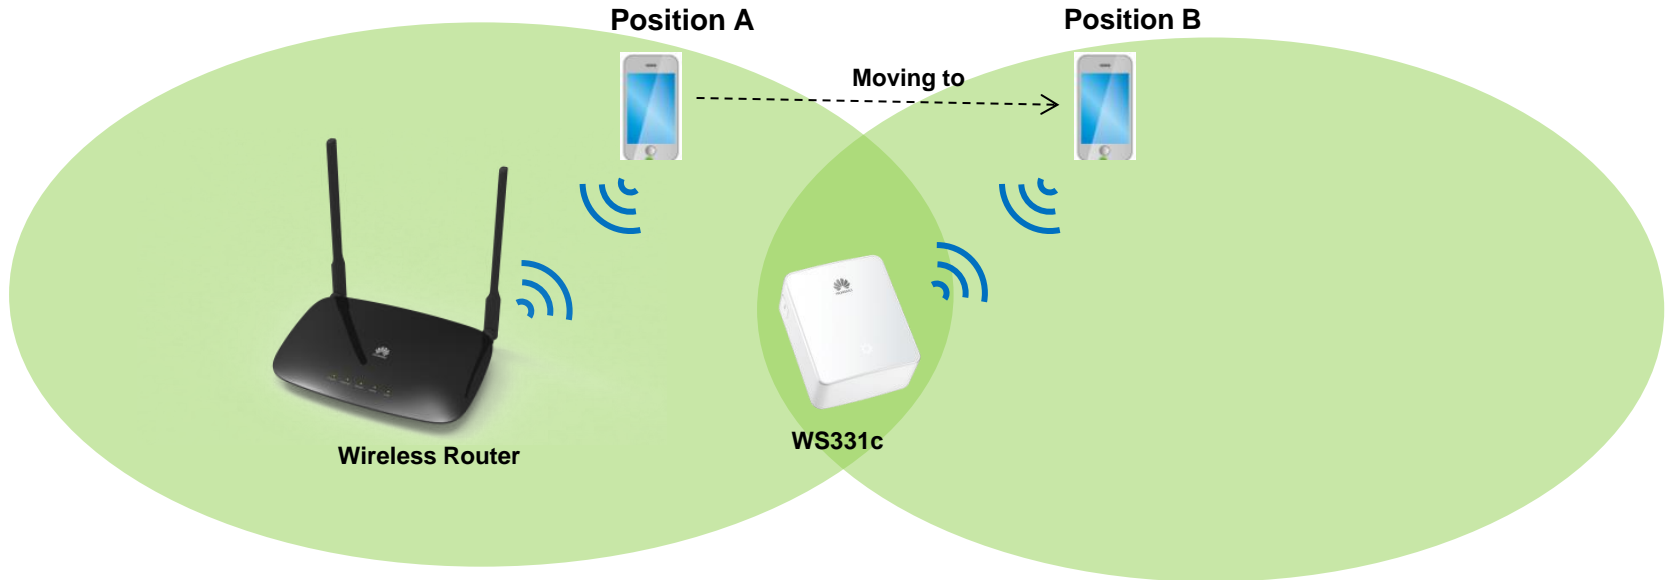

WS331c product introduction

-- 300Mbps wireless range extender

WS331c introduction

WS331c ID

WS331c Feature

What is WS331c?

WS331c is a 300Mbps wireless range extender, you can extend Wi-Fi signal of wireless router or wireless hotspot, solve Wi-Fi coverage issue

One-click setup, Plug and play

One-click setup by WPS button, just plug and play

Installation position indicator

Propose	Indicator is white
Not Propose	Indicator is orange

Installation position indicator, easy to find the best installation location, to achieve the best wireless performance

Intelligent Synchronization

Are you worried about the parameters between wireless router and WS331c? How to manage them?

Working with the latest Huawei routers (after WS319), WS331c can achieve wireless synchronization

- 1 After connected to wireless router, WS331c can automatically learn the SSID and password
- 2 if you change the SSID and password on router, WS331c can automatically learn them too

Intelligent Roaming