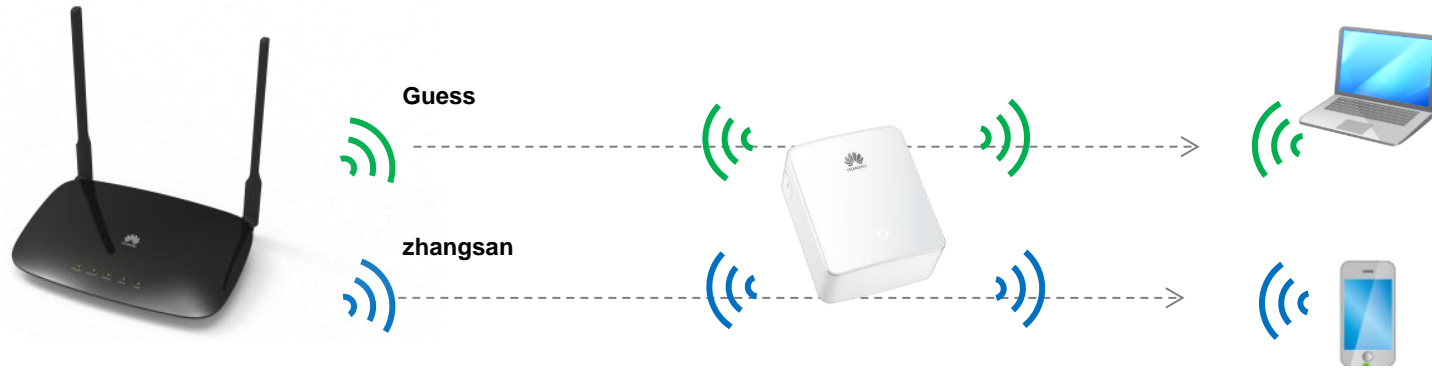

Dual Repeat

Since many users want to have two SSIDs, easy to distinguish family and guests, the router may be set two SSID names. WS331c support to repeat two SSIDs at same time

PS: Since WS331c is 2.4G device, if the router has 2.4G/5G two SSIDs , it can only repeat 2.4G