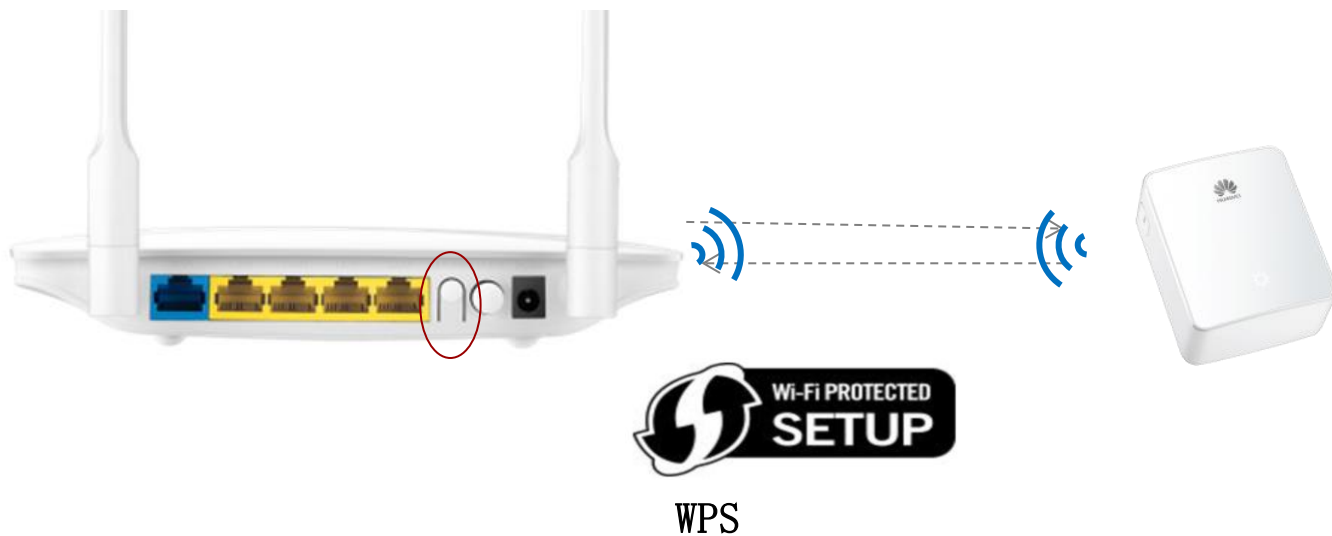

WS331c product introduction

-- 300Mbps wireless range extender

WS331c introduction

WS331c ID

WS331c Feature

What is WS331c?

WS331c is a 300Mbps wireless range extender, you can extend Wi-Fi signal of wireless router or wireless hotspot, solve Wi-Fi coverage issue

Spec:

- Wi-Fi 11n 2x2, up to 300Mbps;
- Wi-Fi repeater
- WPS button
- Build-in power supply

WS331c introduction

WS331c ID

WS331c Feature

Fashion ID Design

WS331c introduction

WS331c ID

WS331c Feature

Extends Wi-Fi, perfect coverage

Extend existing Wi-Fi of wireless router or a wireless hotspot, increasing your wireless coverage. Especially for users, has thick walls in the family, or a great family .Solve Wi-Fi coverage issue

One-click setup, Plug and play

One-click setup by WPS button, just plug and play

Installation position indicator

Propose	Indicator is white
Not Propose	Indicator is orange

Installation position indicator, easy to find the best installation location, to achieve the best wireless performance