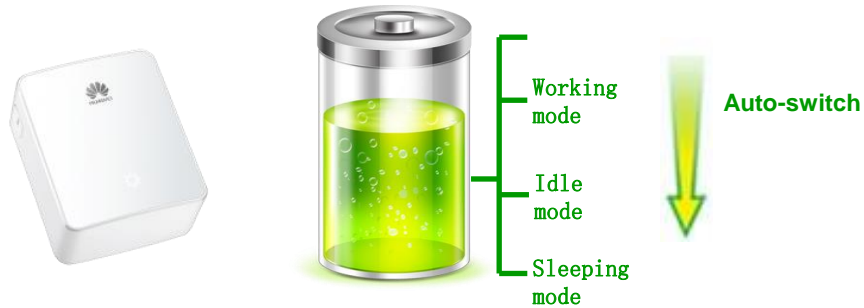

Energy saving

1. 1 WS331c support working mode, idle mode, sleeping mode, auto-switch to achieve energy saving
2. 2 In sleeping mode, LED can automatically reduce brightness, does not affect sleep