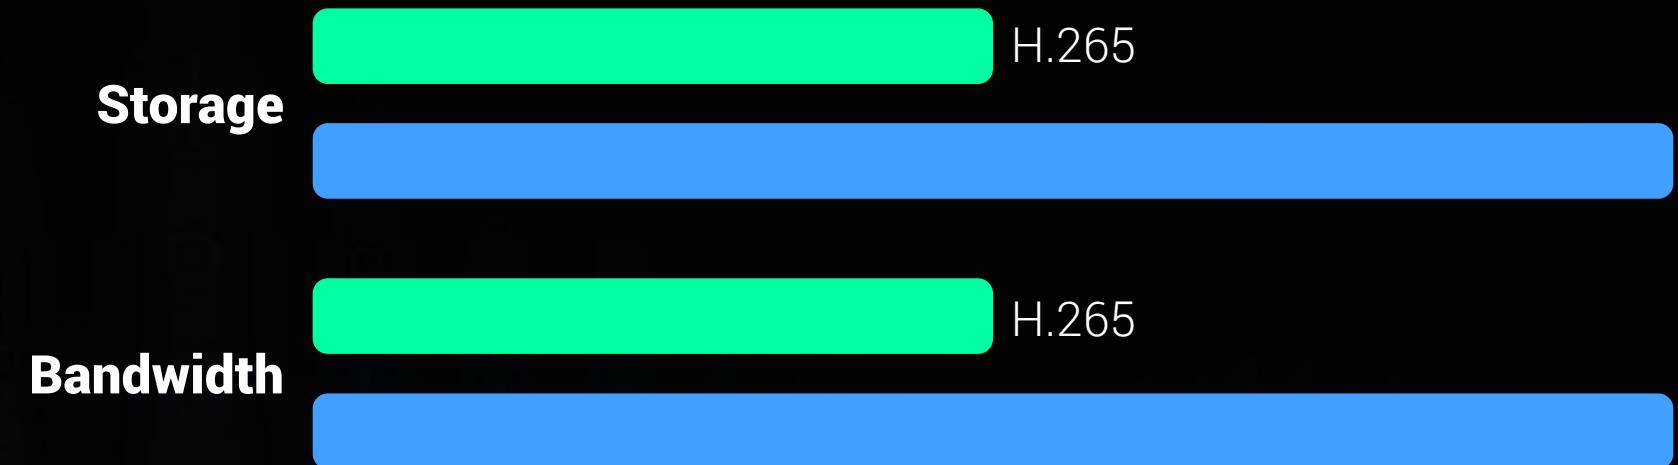

Save money on storage and bandwidth.

The camera features the advanced H.265 video compression technology, achieving better video quality with only half the bandwidth and half the storage space of the previous H.264 video compression standard.