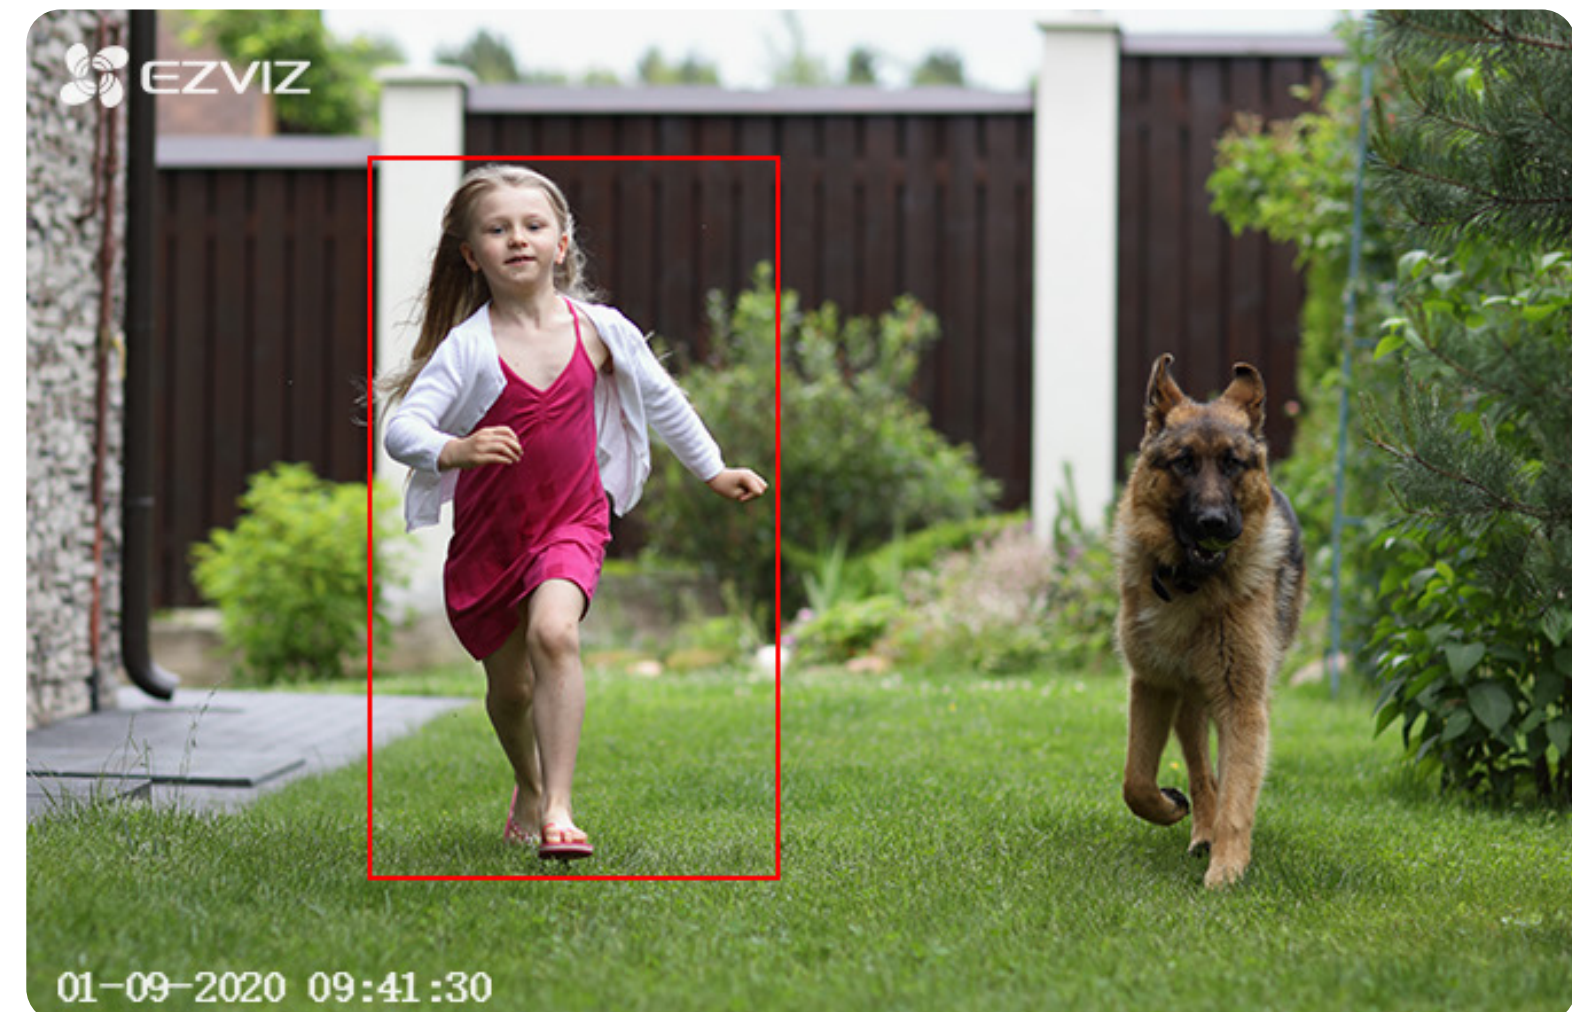

Or, enable color vision when necessary.

If you don't need extra lighting, just switch the camera to the black & white night vision via the EZVIZ App and still see 30 meters (98 ft.) far. A third night vision mode is unbelievably smart – it automatically turns on the spotlights upon detection of suspicious motion, so both notifications and remote look-ins will be in full-color.

Color Mode

IR Mode

Smart Mode

AI-powered person detection.

As an upgrade from simple motion detection, the embedded AI algorithm intelligently detects the motion of human shapes in real-time. When people enter your customized detection area, you will be alerted immediately.

DIY alerts.

Along with default alert sounds, the camera also allows you to record three 10-second audio messages to either greet or deter visitors. Try something like, "Hello! Welcome!" Or perhaps, "Get away from my house!" It's time to be creative!

Enhanced connection.

Boasting wall-penetration and anti-interference capabilities, the dual-antenna C3W Pro camera handles long-range transmission easily. Enjoy the confidence to install the camera at the front gate or in your yard while maintaining a steady and reliable connection.