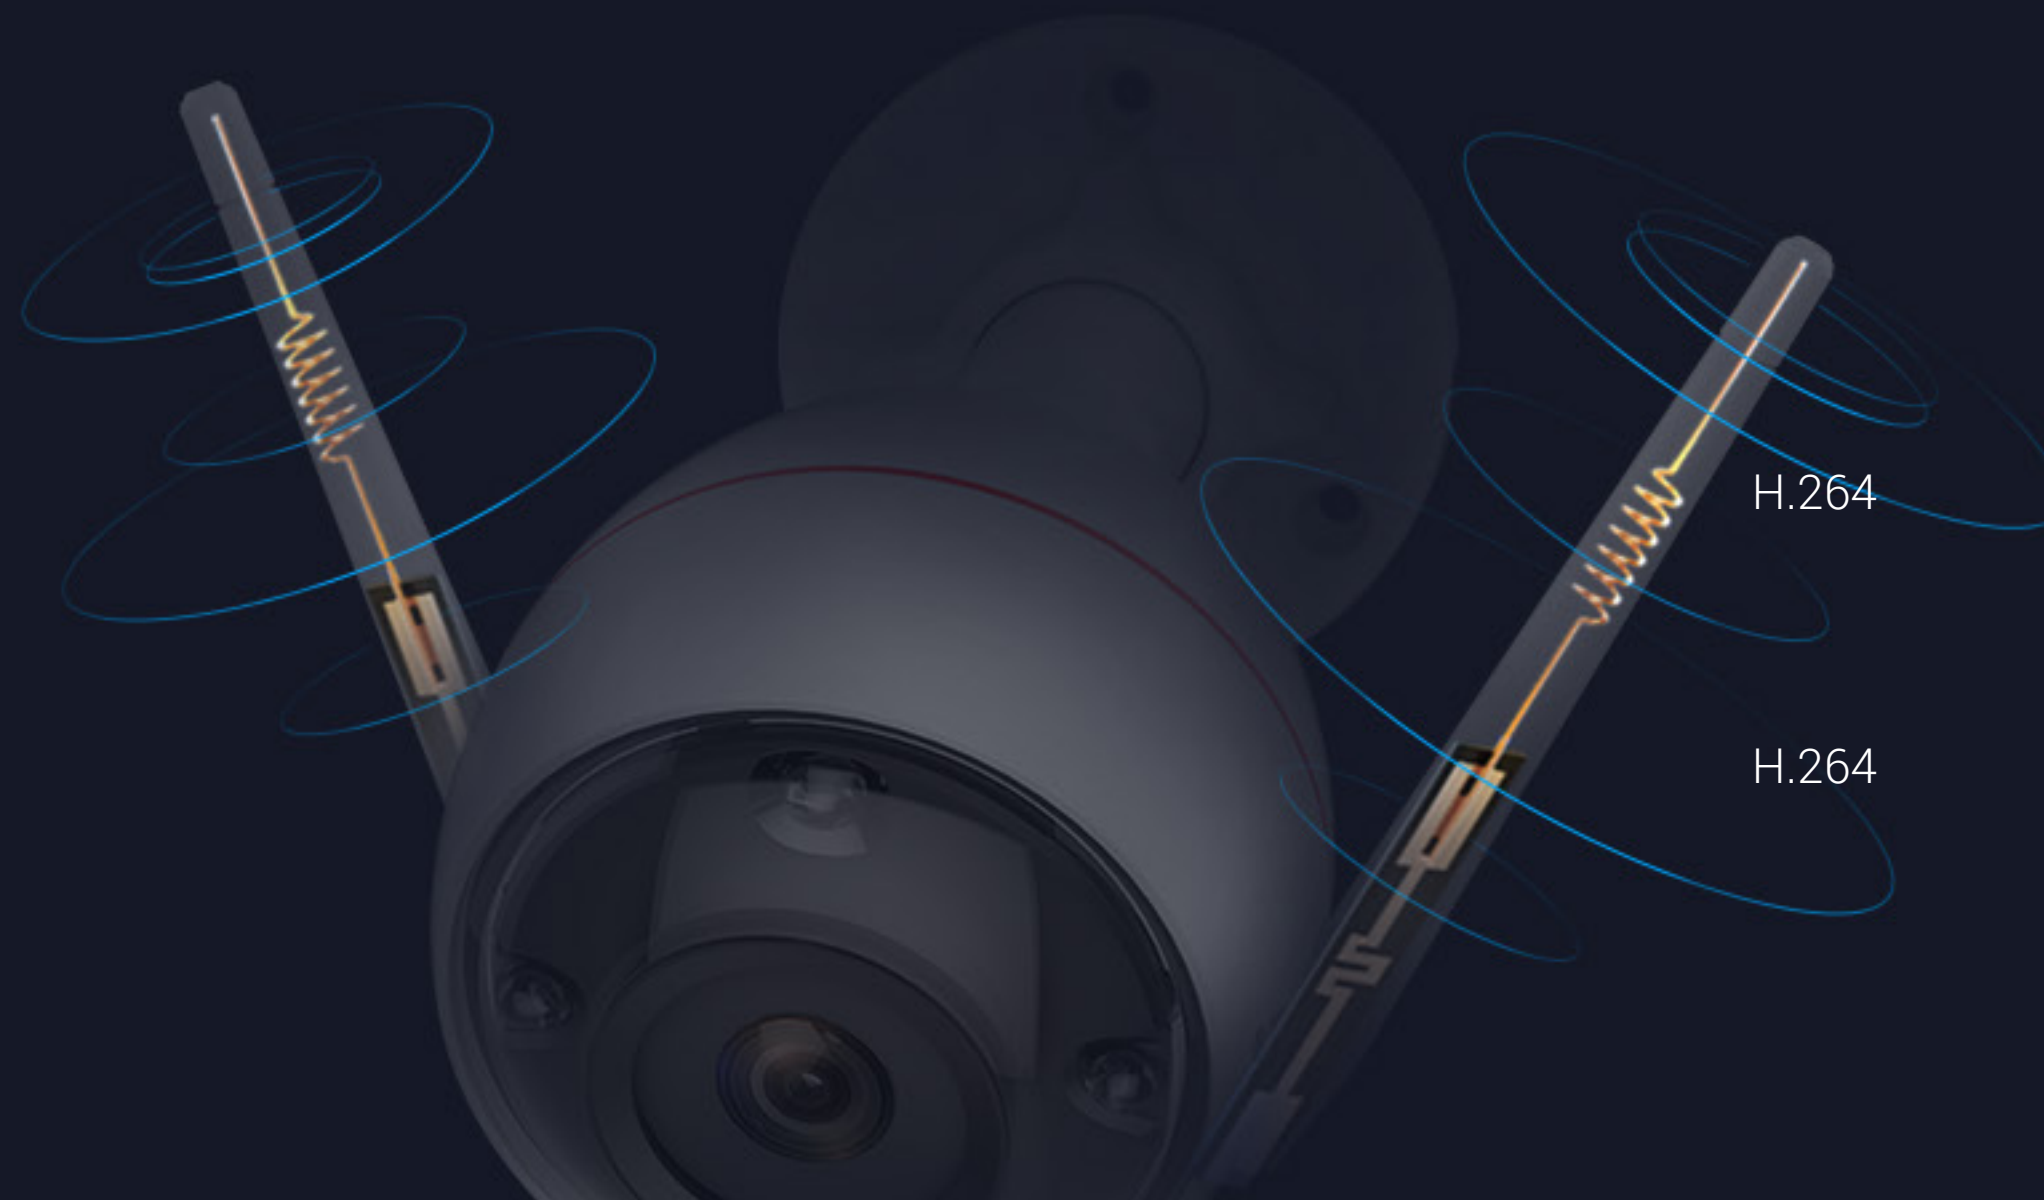

Guards at the gate.

Designed to bring peace of mind, the C3W Pro camera comes with our proud Active Defense function. Upon detection of intruders, the camera will set off a loud siren and flash* two spotlights to scare them off.

*The spotlights will not flash in the darkness when color night vision mode is enabled.

Talk, as if you were there.

Not every outdoor security camera supports two-way communication. The C3W Pro camera took this function to a new height with a high-fidelity speaker and a microphone that features an ultra-long pickup range, so you can hear loud and clear. Or talk as if you were there.

Enhanced connection.

Boasting wall-penetration and anti-interference capabilities, the dual-antenna C3W Pro camera handles long-range transmission easily. Enjoy the confidence to install the camera at the front gate or in your yard while maintaining a steady and reliable connection.

Resists water and dust.

With a whole metallic enclosure and an IP67 rating, the camera can withstand rainy, sunny, stormy, and even snowy days, giving you year-round peace of mind.

Simple installation.

The C3W Pro camera features a 360° swivel and base so that you can install it on your ceiling or wall securely. In just a few minutes, you have a sophisticated security system.