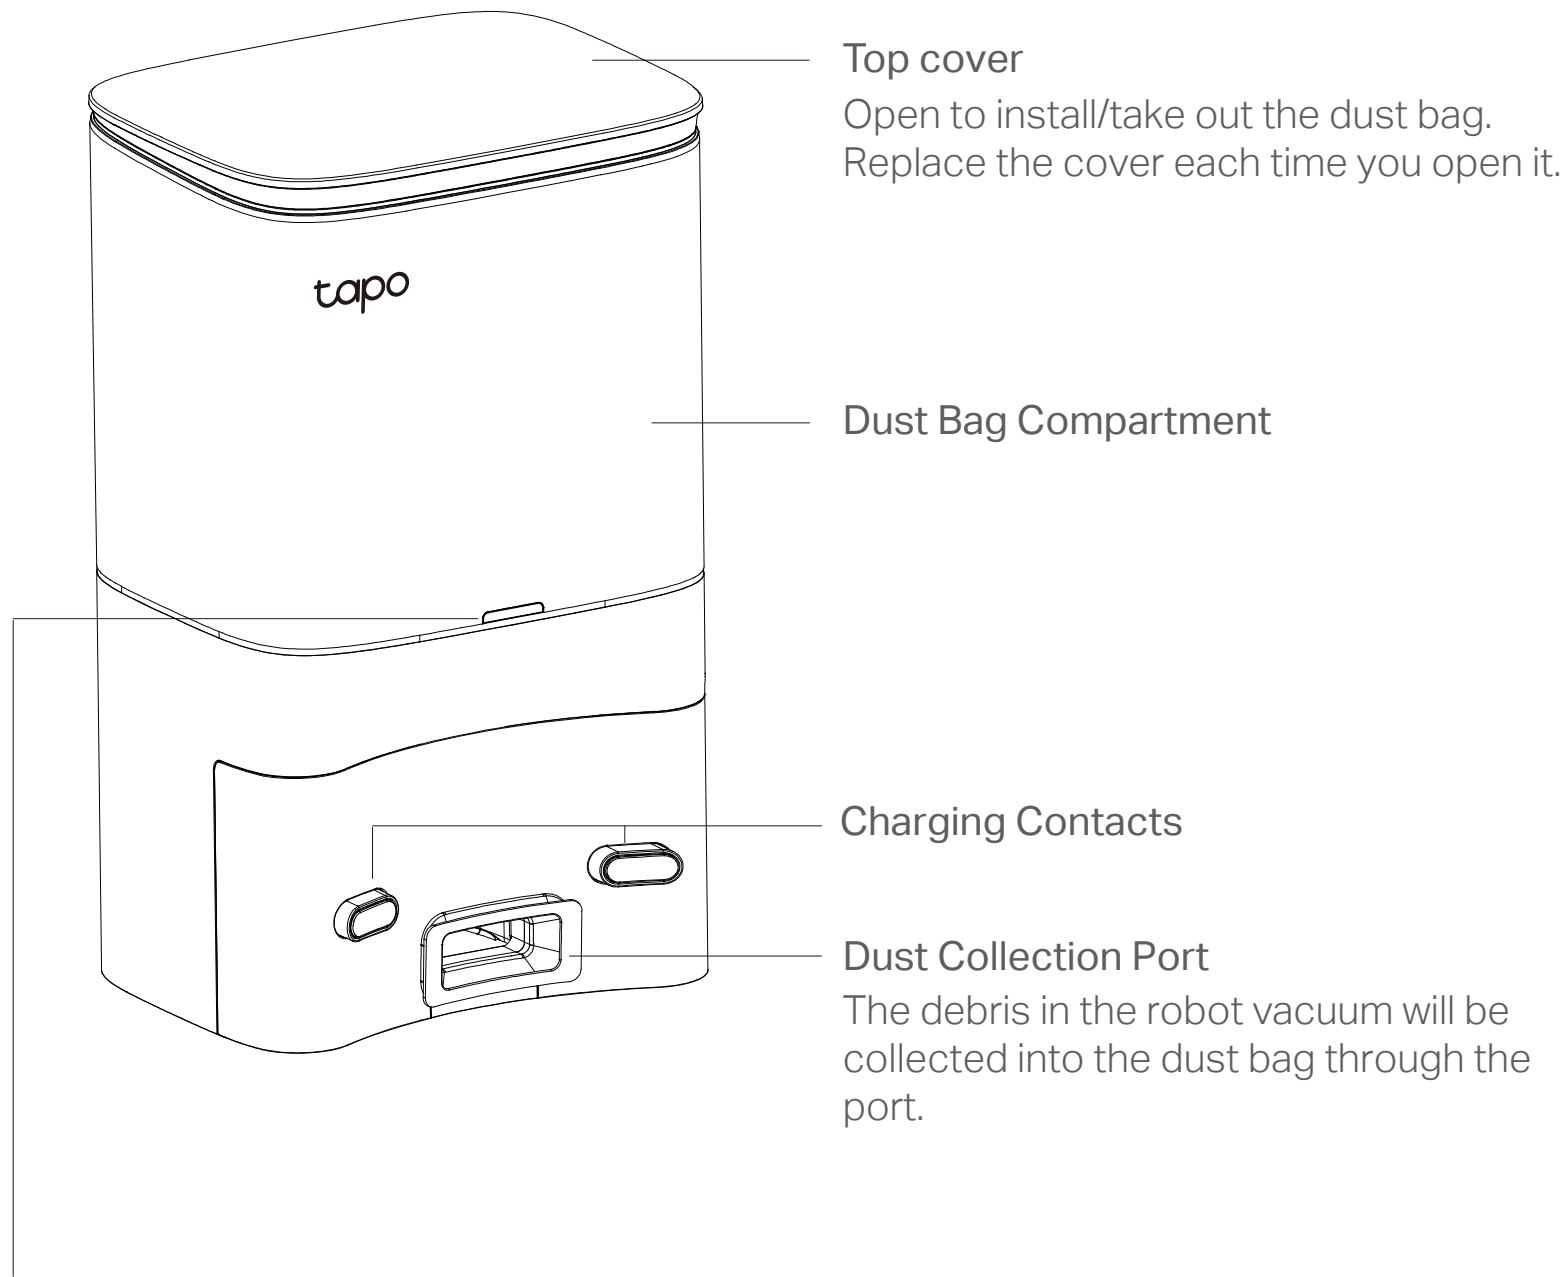

+ Combination Button

- Press and hold simultaneously for 5 seconds: Enter setup mode to configure network.
- Press and hold simultaneously for 10 seconds: Restore to factory default settings.

LED

- **Red:** Battery level < 20%; Error
- **Orange:** Battery level between 20% and 80%
- **Green:** Battery level > 80%

Overview

// Overview

Auto-Empty Dock

LED Indicator

- **White:** Working properly
- **Off:** Robot vacuum is connected to the dock; sleeping.
- **Solid Red:** Dust bag not installed; top cover not closed.
- **Flashing Red:** Error

// Highlights

Up to 70 Days Hands-Free Cleaning

- **No-Fuss Auto Empty**
Automatically empties its dustbin after cleaning to keep your hands free
- **4L Sealed Disposable Dust Bag**
Dust stays out of sight for up to 70 days and your hands stay clean†
- **Empties without Residue**
The dock's strong 27000Pa suction power and shortened air duct help empty the dustbin within moments
- **Reduces Untimely Noise Interference**
Auto-adjusts emptying duration and follows do-not-disturb schedules to avoid noisy interruptions