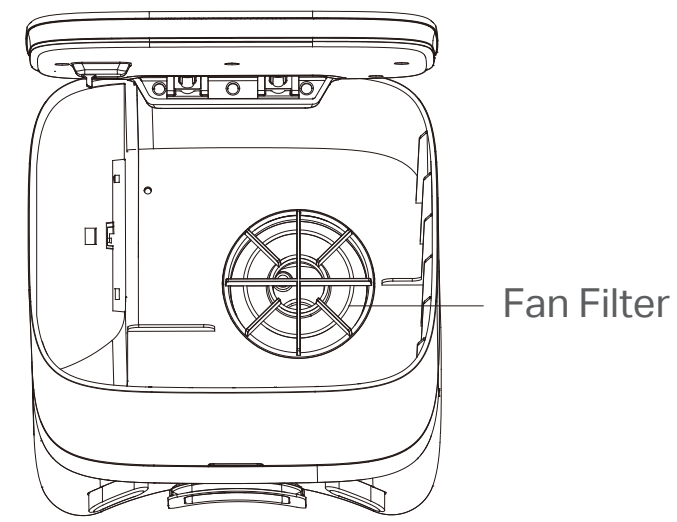

Overview

// Overview

Auto-Empty Dock

LED Indicator

- **White:** Working properly
- **Off:** Robot vacuum is connected to the dock; sleeping.
- **Solid Red:** Dust bag not installed; top cover not closed.
- **Flashing Red:** Error