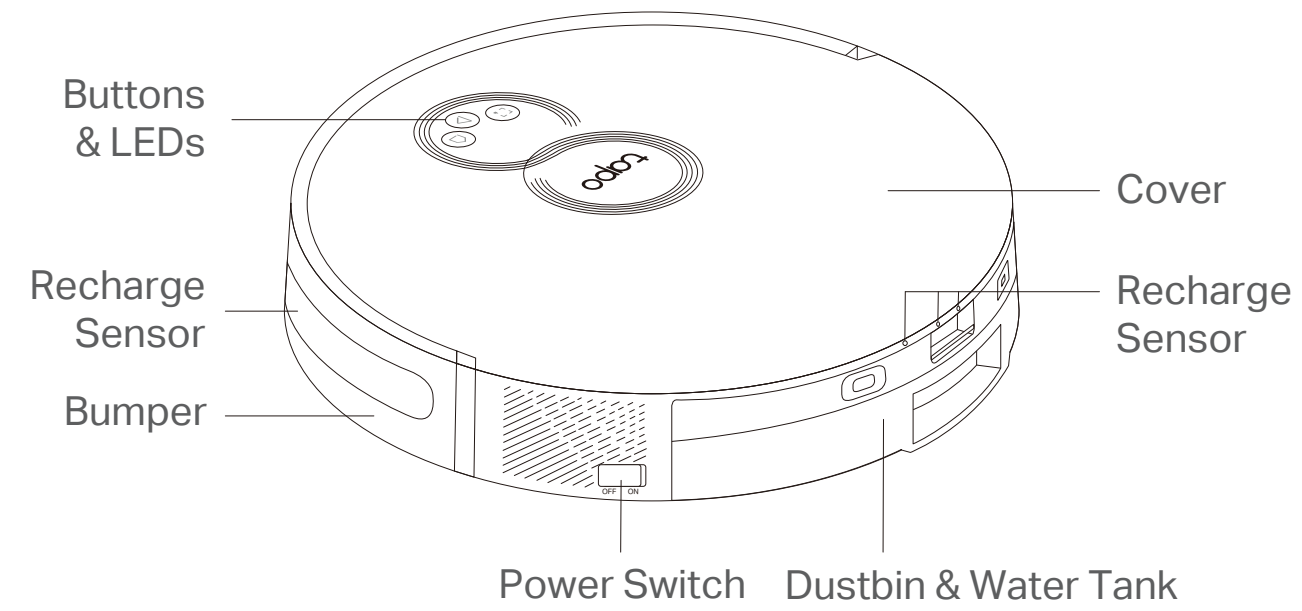

Overview

// Overview

Auto-Empty Dock

LED Indicator

- **White:** Working properly
- **Off:** Robot vacuum is connected to the dock; sleeping.
- **Solid Red:** Dust bag not installed; top cover not closed.
- **Flashing Red:** Error