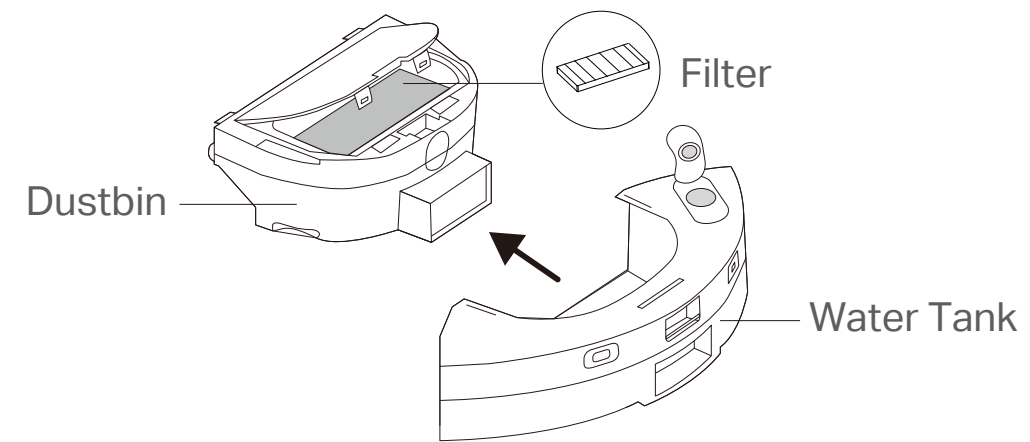

*For the first use, slide the power switch from OFF to ON to turn on.

Dock

- Return to the dock to charge.
- Empty the bin when docked.

Spot Cleaning/Child Lock

- Press once: Start spot cleaning.
- Press and hold for 5 seconds: Turn on/off the child lock.

Overview

// Overview

Auto-Empty Dock

LED Indicator

- **White:** Working properly
- **Off:** Robot vacuum is connected to the dock; sleeping.
- **Solid Red:** Dust bag not installed; top cover not closed.
- **Flashing Red:** Error