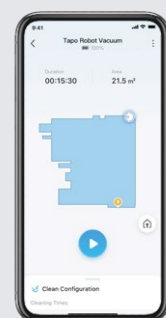

Robot Vacuum & Mop + Smart Auto-Empty Dock

70 Days without Emptying

Auto-empty with 4L large dust bag

Highly Efficient Navigation

Reduces missed areas and repeated cleaning

Vacuum and Mop Combo

Tackles sticky messes and kitchen grease

Strong 2000Pa Suction

Easily cleans pet hair, daily messes, and more

App Control

Tapo RV10 Plus

// Overview

Robot Vacuum

Power/Clean

- Press once: Start/pause cleaning.
- Press and hold for 5 seconds: Turn on/off the robot vacuum.