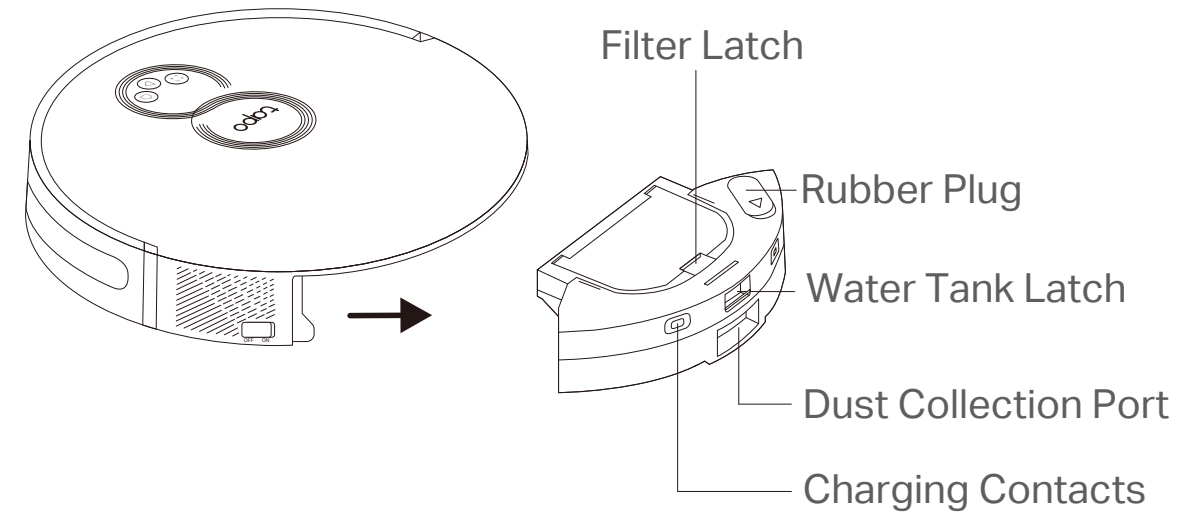

*For the first use, slide the power switch from OFF to ON to turn on.

Dock

- Return to the dock to charge.
- Empty the bin when docked.

Spot Cleaning/Child Lock

- Press once: Start spot cleaning.
- Press and hold for 5 seconds: Turn on/off the child lock.

Overview

// Overview

Auto-Empty Dock

LED Indicator

- **White:** Working properly
- **Off:** Robot vacuum is connected to the dock; sleeping.
- **Solid Red:** Dust bag not installed; top cover not closed.
- **Flashing Red:** Error