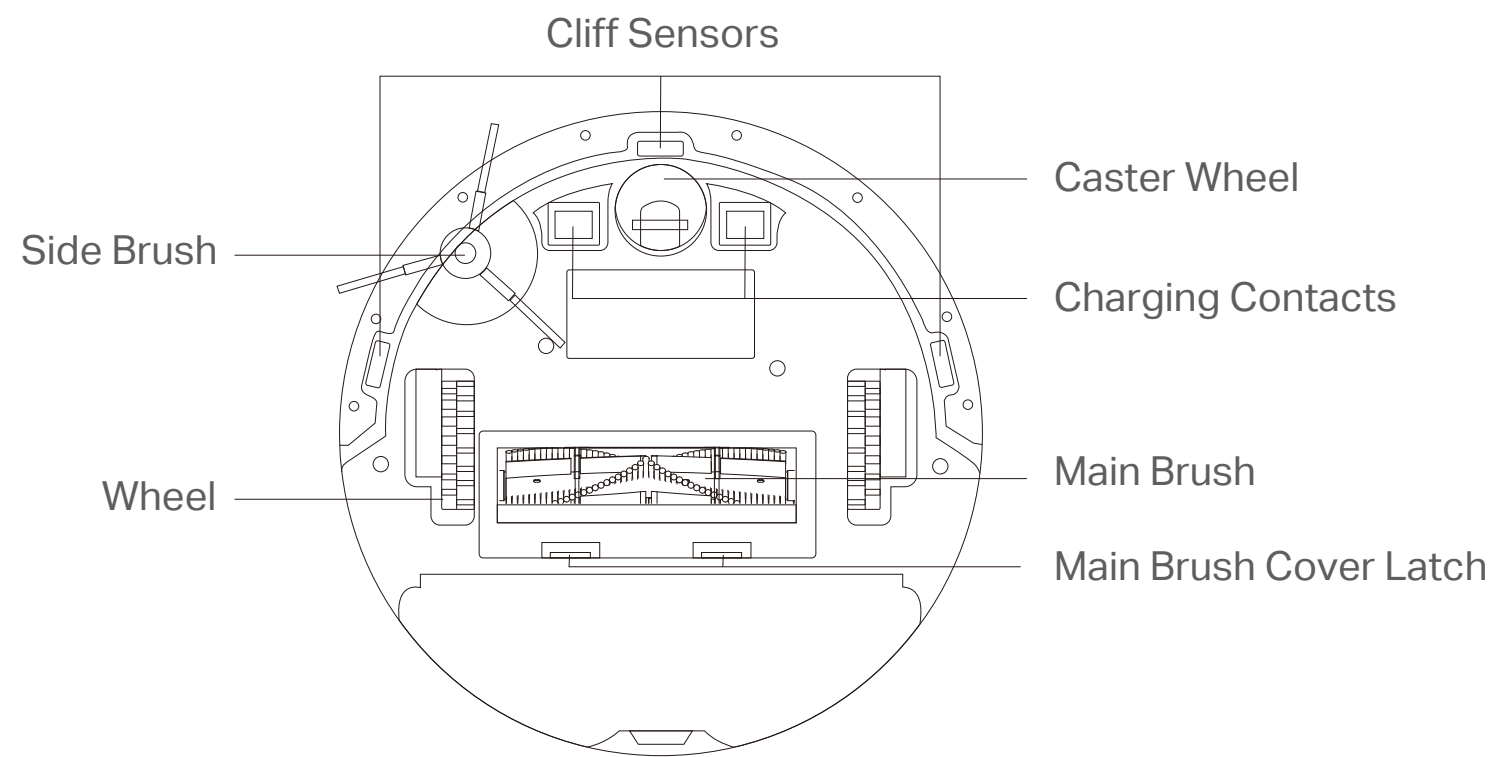

Overview

// Overview

Auto-Empty Dock

LED Indicator

- **White:** Working properly
- **Off:** Robot vacuum is connected to the dock; sleeping.
- **Solid Red:** Dust bag not installed; top cover not closed.
- **Flashing Red:** Error