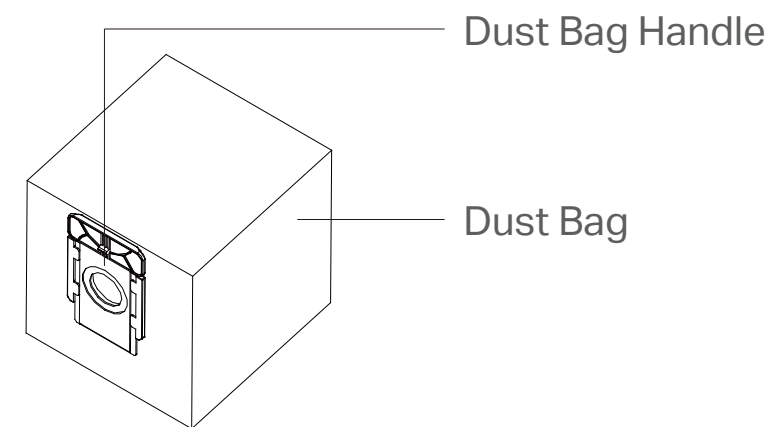

+ Combination Button

- Press and hold simultaneously for 5 seconds: Enter setup mode to configure network.
- Press and hold simultaneously for 10 seconds: Restore to factory default settings.

LED

- **Red:** Battery level < 20%; Error
- **Orange:** Battery level between 20% and 80%
- **Green:** Battery level > 80%

Overview

// Overview

Auto-Empty Dock

LED Indicator

- **White:** Working properly
- **Off:** Robot vacuum is connected to the dock; sleeping.
- **Solid Red:** Dust bag not installed; top cover not closed.
- **Flashing Red:** Error