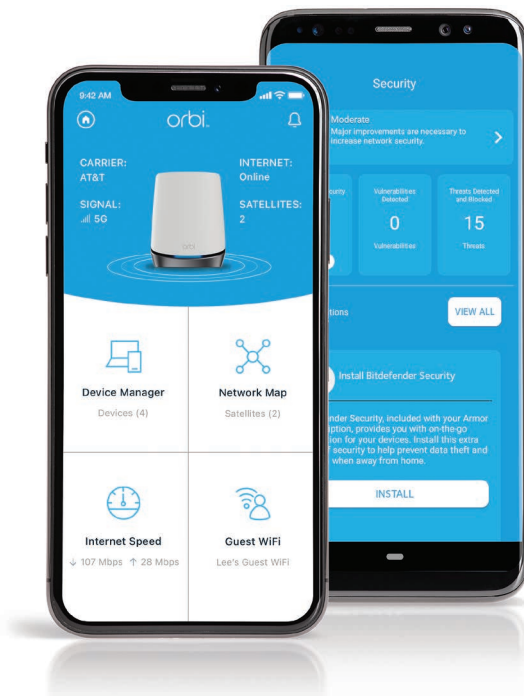

### Fast, Reliable Internet

Power your home with 5G Internet and ultra-fast WiFi. Supercharge how you connect, stream, work, and play.

 **Orbi App**

Use the Orbi app to easily set up, monitor, and manage your Orbi WiFi.

### Orbi 5G WiFi 6 Router