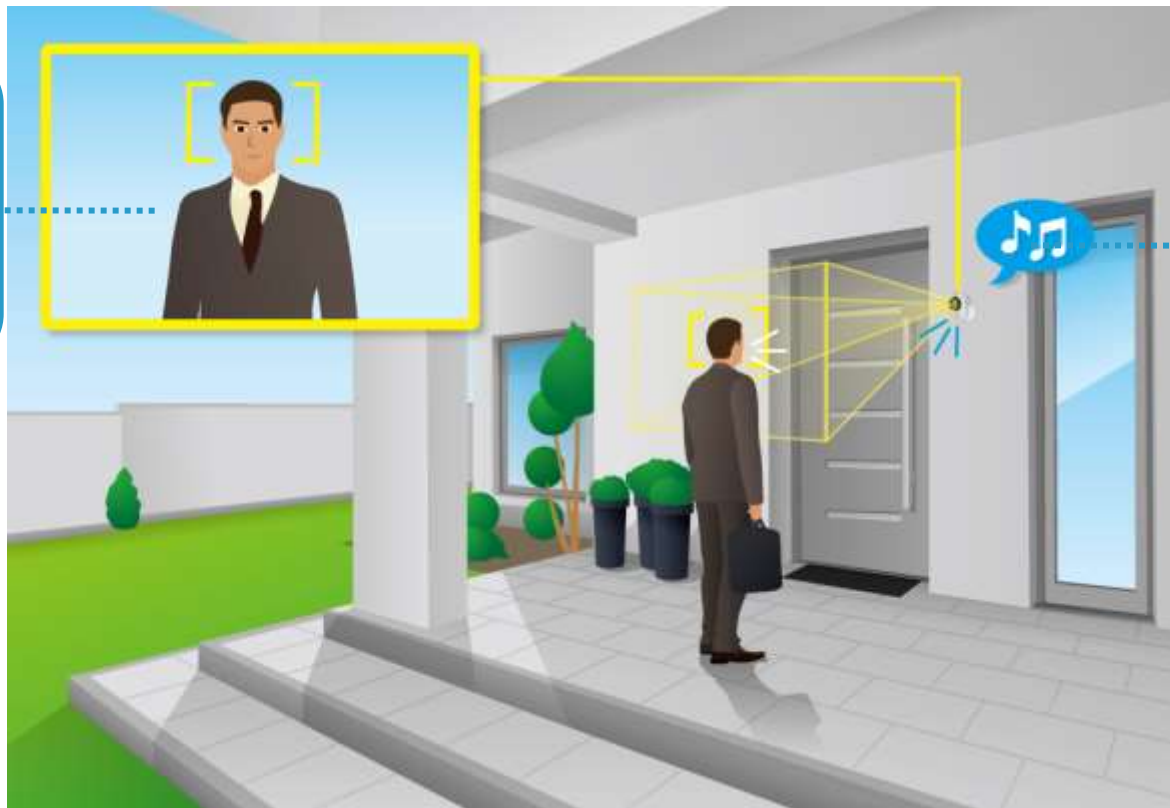

Intelligent Video Analytics

Camera can recognize faces, set electronic fence, and count people.

SmartCube 300W

Built-in Audio and Speaker

Enable 2-way voice conversation through the IP Camera.

PIR Sensor

Detect people accurately and quickly for motion recording.

Ethernet

Port

WPS and Reset

button

Door Cam Mode

The camera can be set to operate in Door CAM mode. The camera will automatically sound a bell ring when someone is at the front door. It will send you notification so you can view and even talk with the person.

Door Cam Mode

Start motion recording. You can speak with this person through the smart phone's APP.

The camera will sound a ring when a person is detected on the front door. And send notification to your smart phone

Store Entrance Mode

The Smartcube will count the number of customers each hour and send you the daily report. It can even ring a bell or play back voice recording when customer enter your shop and store.