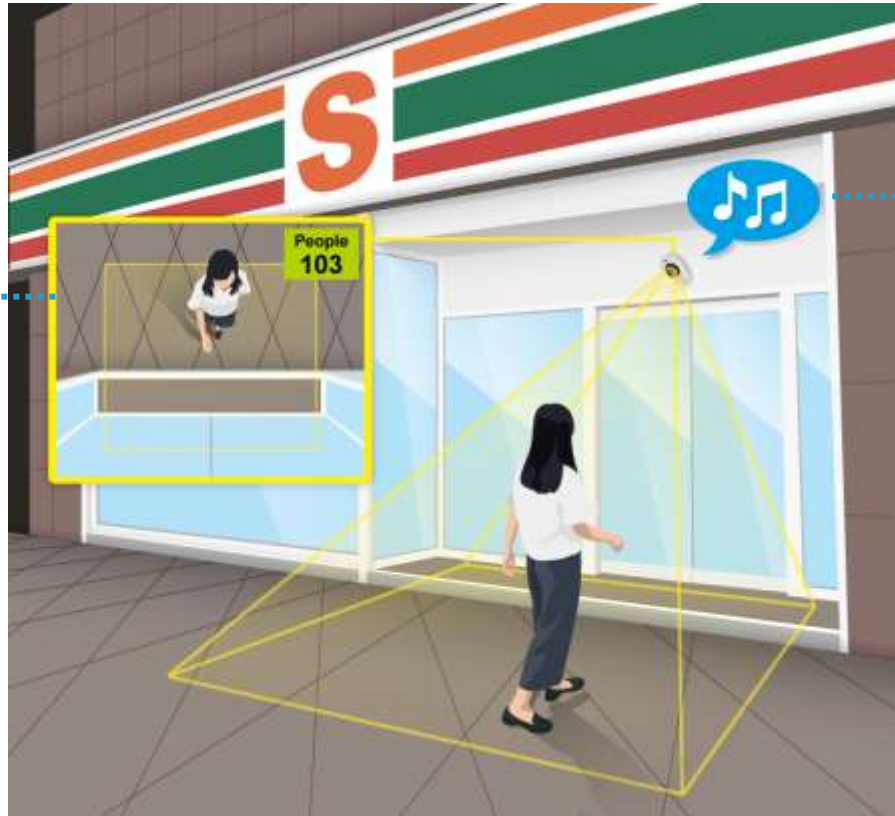

Store Entrance Mode

Count the number of customer entering the store each hour. Send the counting report by end of the day.

Sound a ring or playback a recorded message when customers enter the store