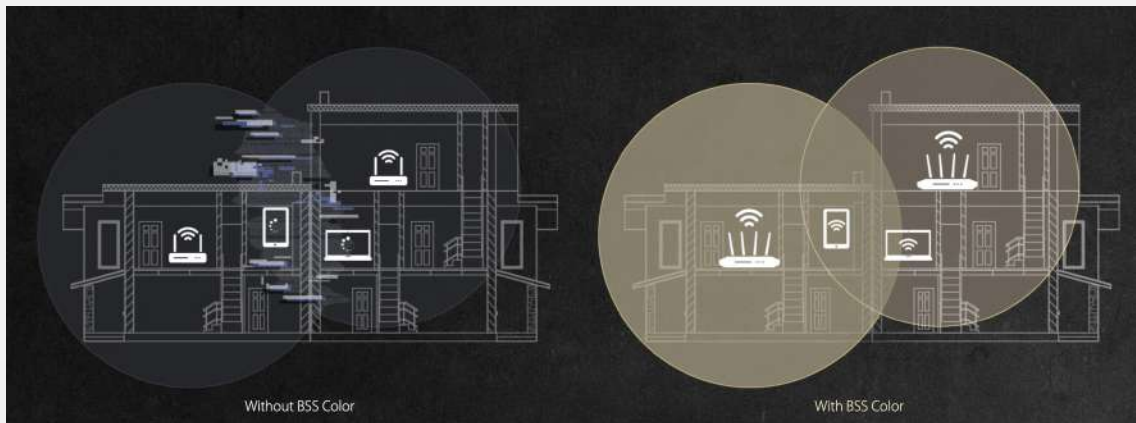

WiFi 6

Capacity	Coverage	Speed
		
Built for Smart Home WiFi 6 (802.11ax) is engineered to cope with multiple devices, providing up to 4X greater network capacity and efficiency.	WiFi that Goes Further WiFi 6 provides increased WiFi signal range and better coverage of up to 80% farther.	Faster WiFi. Smoother Usage. With a total networking speed of 3,000Mbps— RT-AX57 is 1.5X faster than 802.11ac 2X2 dual-band routers*.

*The data compares speed of 2x2 WiFi 6 solution on 2.4GHz / 5GHz bands to speed of 2X2 WiFi 5 solution on 2.4GHz / 5GHz bands

BSS Coloring Boosts Connection Efficiency

WiFi 6 includes a new feature called BSS Coloring that improves WiFi connection efficiency even in crowded environments. When two neighboring routers send traffic on the same channel, your router has to wait until the channel is free. With BSS Coloring, your WiFi 6 router identifies its data with a unique channel tag ('color') that's different from neighboring networks. Your WiFi 6 router can then ignore other-colored signals on the channel and send data immediately.* This greatly reduces router waiting times and boosts network efficiency.

*A BSS Coloring-compatible client is needed to enjoy the benefit.

The Latest WPA3 Network Security

The next generation of WiFi security, bringing new capabilities to enhance WiFi protections in personal networks. Building on the widespread adoption of WPA2 over more than a decade, WPA3 adds new features to simplify WiFi security, enable more robust authentication, and deliver increased cryptographic strength for highly sensitive data markets.