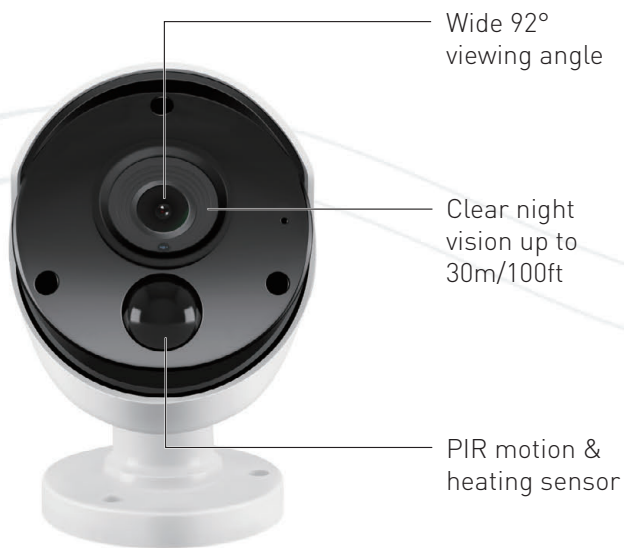

Parts & Function

HOMEGUARD offers a range of affordable CCTV Solutions for home & small business security. With a range of Security cameras, Digital video recorders, Wireless&IP Cameras and Home Alarm system, Our aim is to offer high-quality products and service without the premium price.

Contents All installation accessories included

- 1 x 1080P HD Heat-sensing Day/Night Bullet Camera
- 18.3m (60ft) Power/Video Cable
- 12V/0.5A Power Adapter
- Warranty Card
- Quick Start Guide
- 2 x Theft Deterrent Stickers

Part NO. HGPRO-838
Code 5060442178380