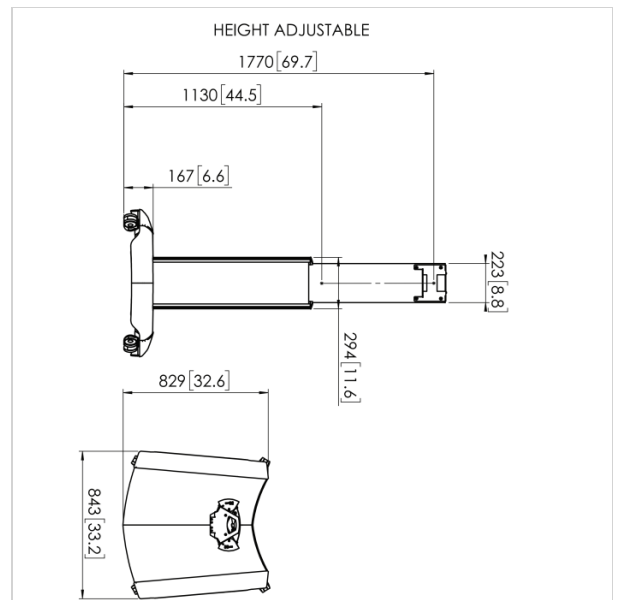

PFT 2520 Display trolley

Article number (SKU) 7325210
Colour Black

Key Benefits

- Stylish design
- Easy to move
- TÜV certified

With the PFT 2520 flat display trolley Vogel's sets a new reference in AV trolleys/stands. Superb quality and design in combination with features as full cable management, height adjustment and autolock makes this new display floorstand one of a kind.

"The series of AV trolleys/stands are designed to provide maximum communication power or design integration. The trolley needs to be combined with the Connect-it interface bars and interface display strips. To create a complete video conferencing solution use the Vogel's camera/loudspeaker holders and loudspeakers."

PFT 2520 Display trolley

VOGEL'S HOLDING BV 2018 (c) All rights reserved
Subject to printing errors, technical and price
amendments
Date: 08-06-2018

www.vogels.com

Specifications

Product specifications

Product type number	PFT 2520
Article number (SKU)	7325210
Colour	Black
EAN single box	8712285331145
TÜV certified	Yes
Guarantee	5 years
Min. screen size (inch)	32
Max. screen size (inch)	65
Max. weight load (kg)	55

Features

Remote controlled

Min. height mid display (mm)	1130
Max. height mid display (mm)	1770
Height (mm)	1870