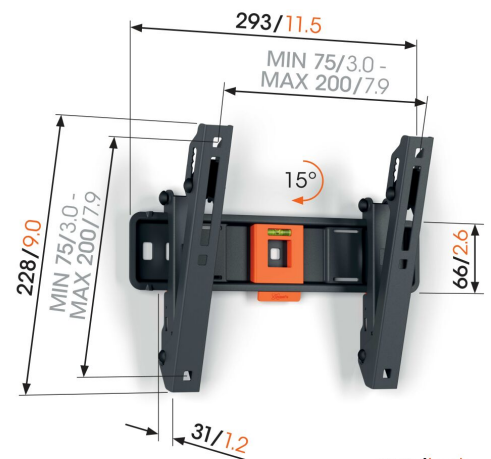

TVM 1213 Tilting TV Wall Mount

Key Benefits

- TiltGrip™: secure tilting at 5°, 10° or 15°
- SoftLock™: secure your TV simply
- Spirit level included

Tilting TV wall mount for TVs from 19 to 43 inches

With this QUICK Tilt TV wall mount, you are choosing ease of installation and viewing comfort. Installation is extremely simple. Your TV is in place in just 20 minutes. By tilting the TV wall mount 5°, 10° or 15°, you can easily set the ideal viewing angle, which is more comfortable if your TV is mounted a bit higher on the wall. The TV wall mount is suitable for TVs from 19 to 43 inches and weighing up to 15 kg.

mm/inch
VESA mounting holes

TVM 1213 Tilting TV Wall Mount

Specifications

Article number (SKU)	1812130
Colour	Black
EAN single box	8712285348440
Product size	S
Height	228
Width	293
Depth	31
TÜV certified	Yes
Tilt	Tilt up to 15°
Guarantee	5 years
Min. screen size (inch)	19
Max. screen size (inch)	43
Max. weight load (kg)	15
Min. hole pattern	75mm x 75mm
Max. hole pattern	200mm x 200mm
Max. bolt size	M8
Max. height of interface (mm)	228
Max. width of interface (mm)	293
Max. horizontal hole pattern (mm)	200
Max. vertical hole pattern (mm)	200
Min. distance to the wall (mm)	31
Spirit level included	Yes
Universal or fixed hole pattern	Universal