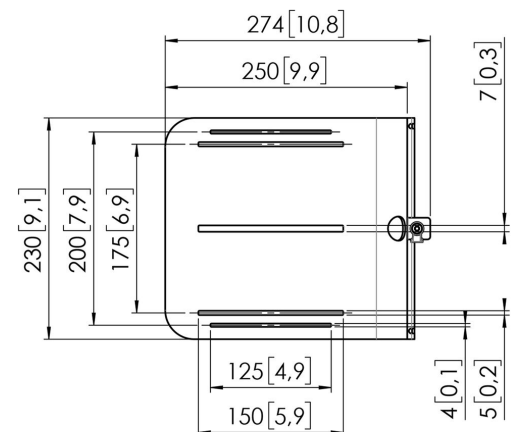

## **RISE A 141 Video Conferencing Camera Platform for RISE motorized display lifts (black)**

### **Video Conferencing Camera Platform for display lifts**

The RISE A 141 Video Conferencing Camera Platform can be easily added to a Vogel's RISE motorized display lift. The dimensions of the platform are 22.9 cm in width x 21.9 cm in depth x 7.8 cm in height. The camera is firmly placed and moves along with the height adjustment of the motorized display lift. Easy to install In combination with the A 111 Accessory Mounting Kit, you can attach the video conferencing camera platform easily and quickly to the back of the display.

### **Specifications**

Article number (SKU)	7301410
Colour	Black
EAN single box	8712285356827
Height	92
Width	230
Depth	274
TÜV certified	Yes
Guarantee	5 years
Max. weight load (kg)	4

VOGEL'S HOLDING BV (c)