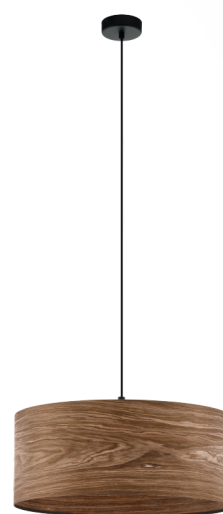

98548 CANNAFESCA

General Information

Material number	98548
Type	pendant light
Product segment	Indoor
Theme	fabric-conzept

Dimensions

Article Height (in inch)	1100
Article Diameter (in inch)	530
Net Weight	2.041 Kilogram

Material & Colour

Enclosure Material	steel
Enclosure Colour	black
Cable Colour	ZZKABFA_SW
Glass/Shade Material	wood
Glass/Shade Color	brown

Functionality

Switch Type	without switch
Function	incl.adapter for 3-light
Battery	No

Technical Information

Protection Class	2
Mains Voltage	220-240V,50/60Hz
Operation Voltage	220-240V,50/60Hz

Technical changes reserved