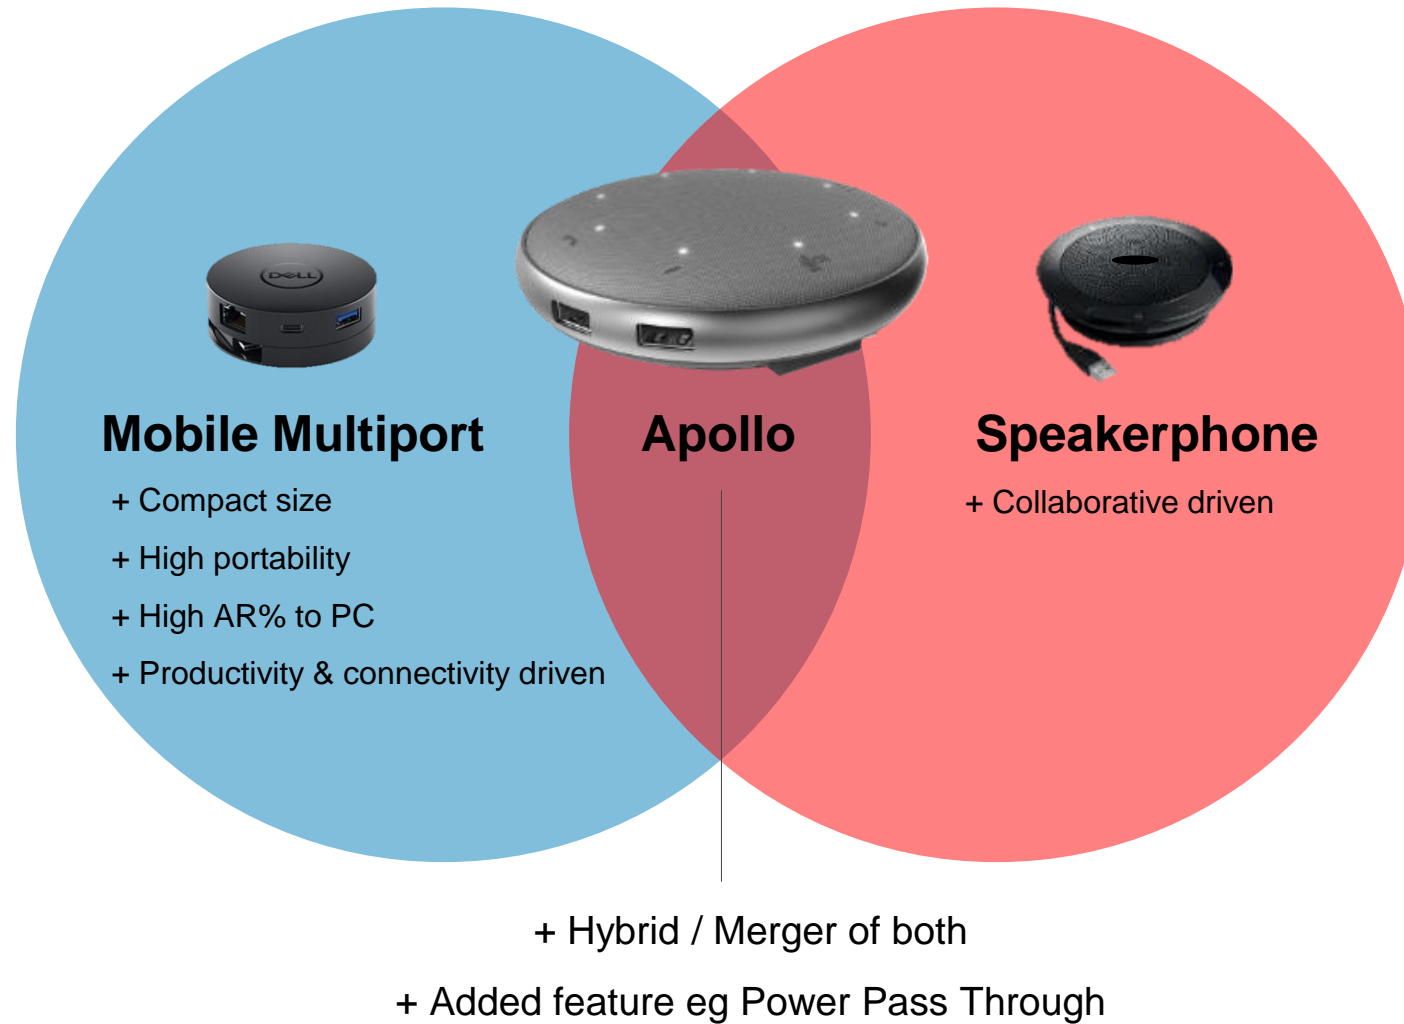

APOLLO

THE MODERN WAY OF WORKING

All in one connectivity & conferencing

Apollo is a “All-in-One” USB-C Mobile Adapter that integrates Video + Data ports and Speakerphone, designed to deliver unified communication and connectivity needs.

Key Features

- Video Port : HDMI 2.0 (4K)
- Data Port : 2 x USB-A 3.1 Gen 2 (10 Gbps)
- USB-C Port : Power, Data, Display
- Integrated USB-C upstream cable with cable management
- Audio/Speakerphone (Experience & features to be on-par / better than Jabra 410)
 - Up to 6 person group conferencing
 - Omni-directional microphones
 - ECNR (Echo Cancellation Noise Reduction)
 - Call control buttons with LED
- Others
 - 3 years warranty (w / platform)
 - Retail Packaging
 - Major UC compatible (Zoom, Skype, Dell Maxx Audio)

Target Users

- On the Go commercial users, Corridor Warriors.

USP

- Portable Multiport Adapter with unified communication features
- First to Market

MSRP

- \$199.99

RTS

- 5th of June CY20

APOLLO : Top 3 Features

Innovative integrated Design

- World's first USB-C multi-port adapter with integrated speakerphone
- Multi-port connectivity and conferencing capability
- Slim, compact and lightweight
- Plug and play