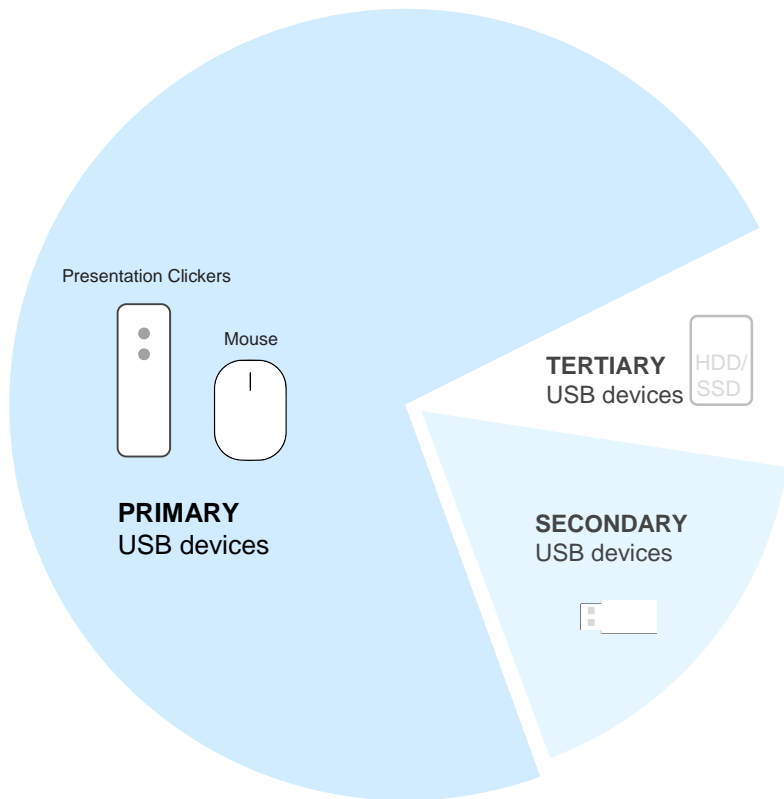

Apollo is a “All-in-One” USB-C Mobile Adapter that integrates Video + Data ports and Speakerphone, designed to deliver unified communication and connectivity needs.

APOLLO

Use Case Illustration with Displays using HDMI

⚡ Power Pass-through Scenario

APOLLO

Use Case Illustration with USB-C Displays

 Power Pass-through Scenario

APOLLO

Use Case Illustration without Power Pass-through

PRIMARY (Recommended)
USB devices

SECONDARY
USB devices