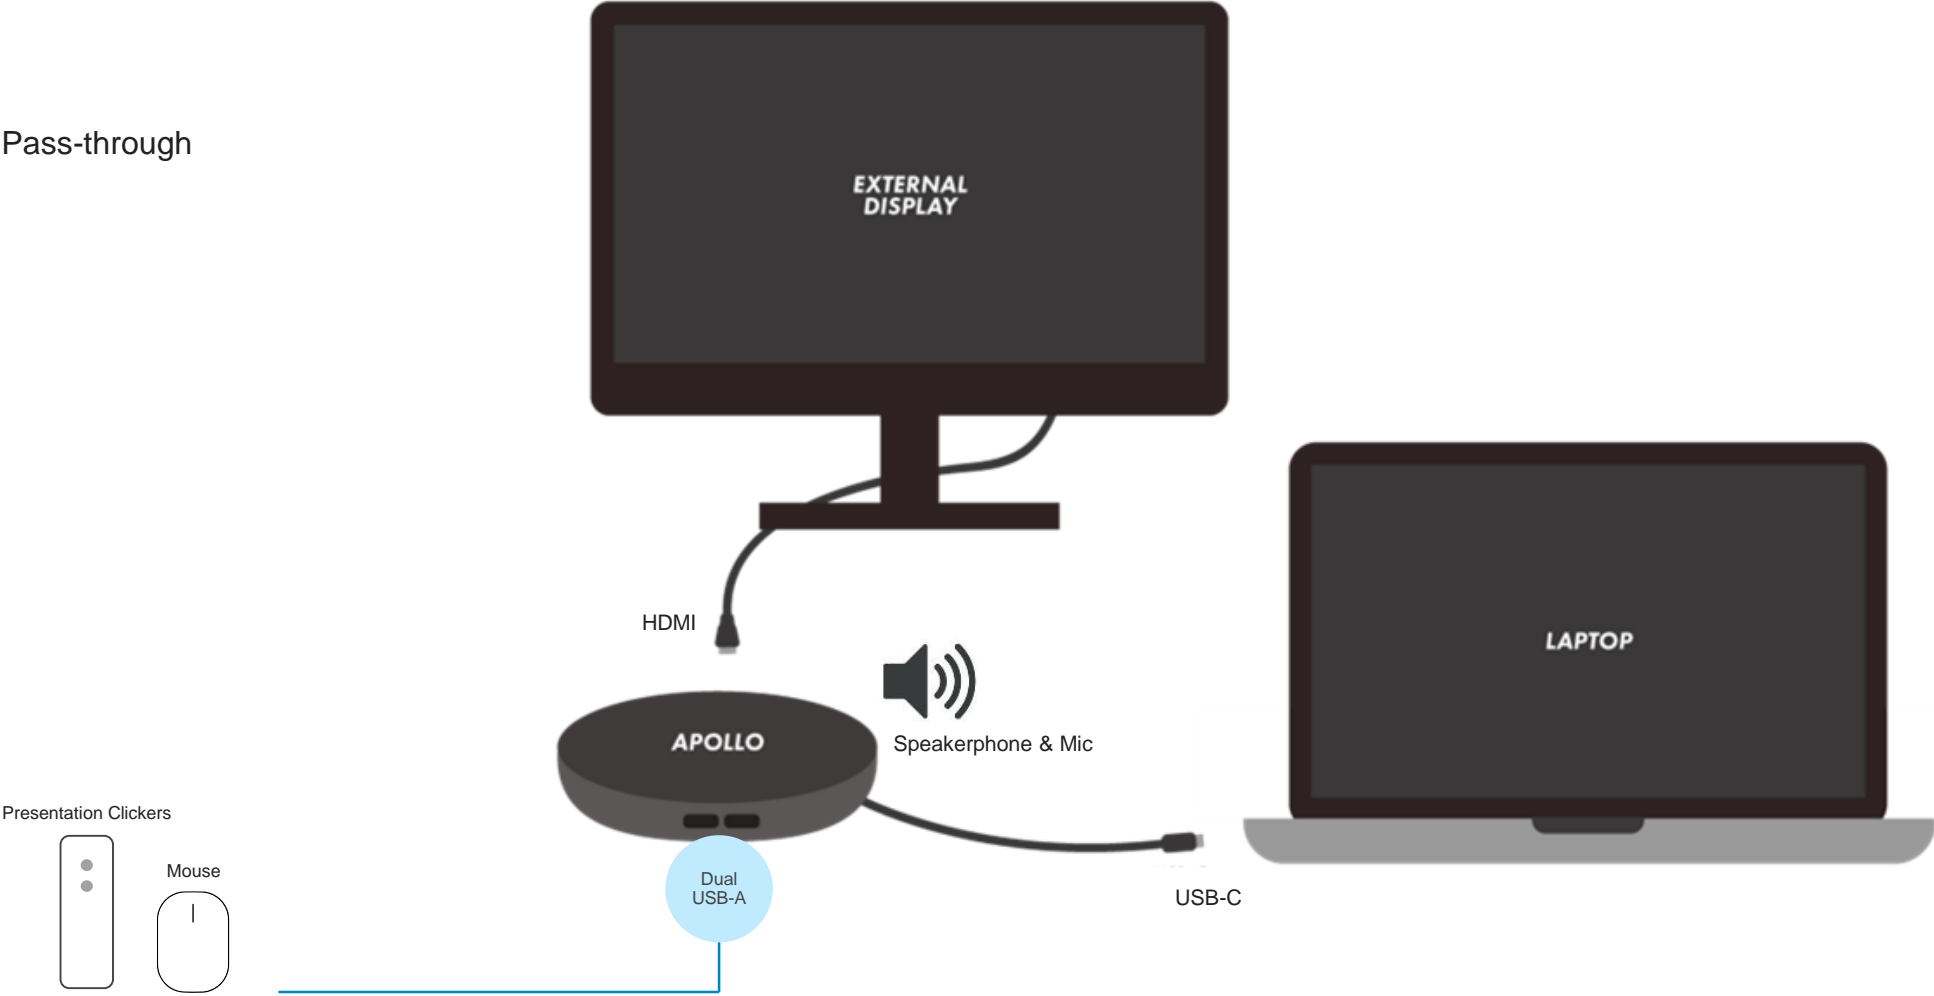

Apollo is a “All-in-One” USB-C Mobile Adapter that integrates Video + Data ports and Speakerphone, designed to deliver unified communication and connectivity needs.

APOLLO

Use Case Illustration with Displays using HDMI

⚡ Power Pass-through Scenario

APOLLO

Use Case Illustration with USB-C Displays

 Power Pass-through Scenario

APOLLO

Use Case Illustration without Power Pass-through

PRIMARY (Recommended)
USB devices

SECONDARY
USB devices