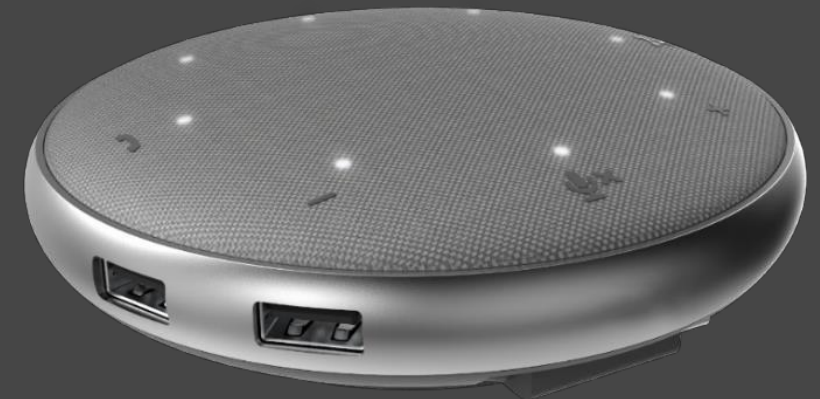

Key Features

- Video Port : HDMI 2.0 (4K)
- Data Port : 2 x USB-A 3.1 Gen 2 (10 Gbps)
- USB-C Port : Power, Data, Display
- Integrated USB-C upstream cable with cable management
- Audio/Speakerphone (Experience & features to be on-par / better than Jabra 410)
 - Up to 6 person group conferencing
 - Omni-directional microphones
 - ECNR (Echo Cancellation Noise Reduction)
 - Call control buttons with LED
- Others
 - 3 years warranty (w / platform)
 - Retail Packaging
 - Major UC compatible (Zoom, Skype, Dell Maxx Audio)

Target Users

- On the Go commercial users, Corridor Warriors.

USP

- Portable Multiport Adapter with unified communication features
- First to Market

MSRP

- \$199.99

RTS

- 5th of June CY20

APOLLO : Top 3 Features

Innovative integrated Design

- World's first USB-C multi-port adapter with integrated speakerphone
- Multi-port connectivity and conferencing capability
- Slim, compact and lightweight
- Plug and play

Seamless conferencing solution

- Omni- directional microphone
- Intuitive built-in call controls with LED indicators
- In- built echo cancellation noise reduction
- Compatible with key UC platforms-Skype for Business, Zoom
- Tested and certified with Dell PCs