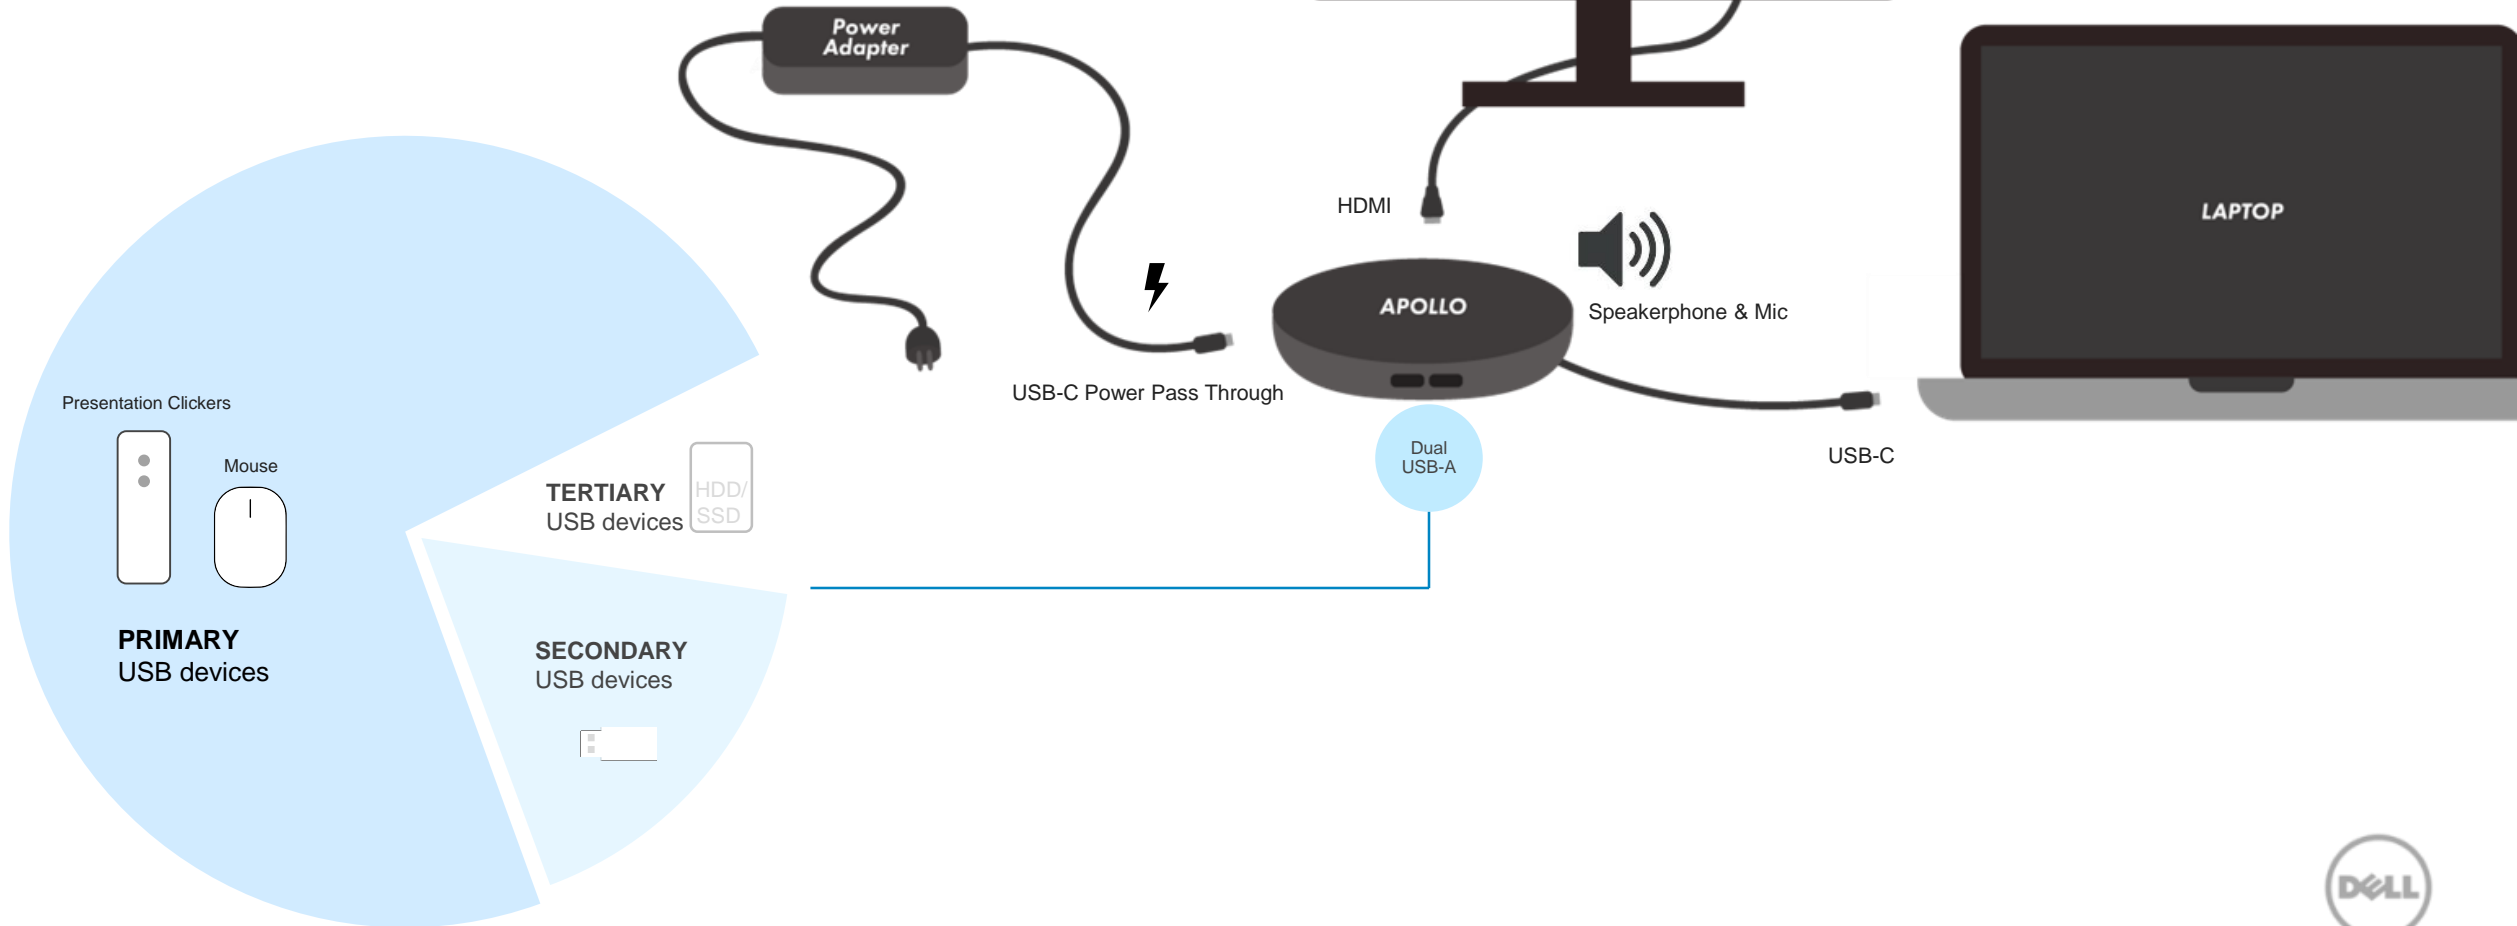

APOLLO

Use Case Illustration with Displays using HDMI

⚡ Power Pass-through Scenario