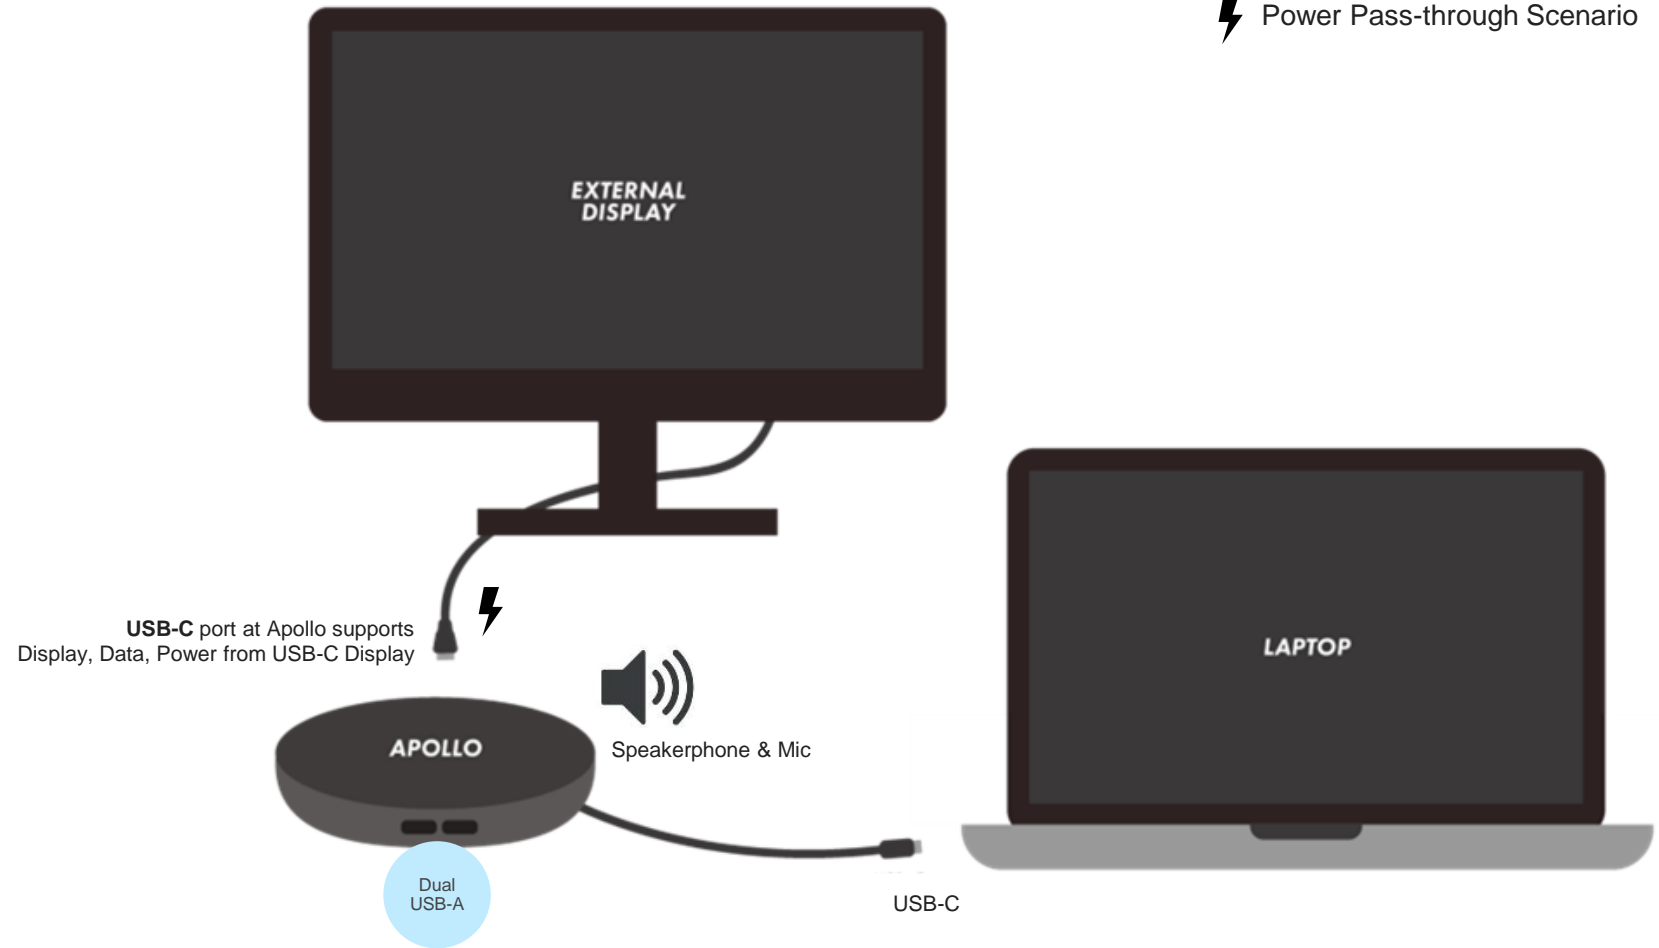

APOLLO

Use Case Illustration with USB-C Displays

Power Pass-through Scenario