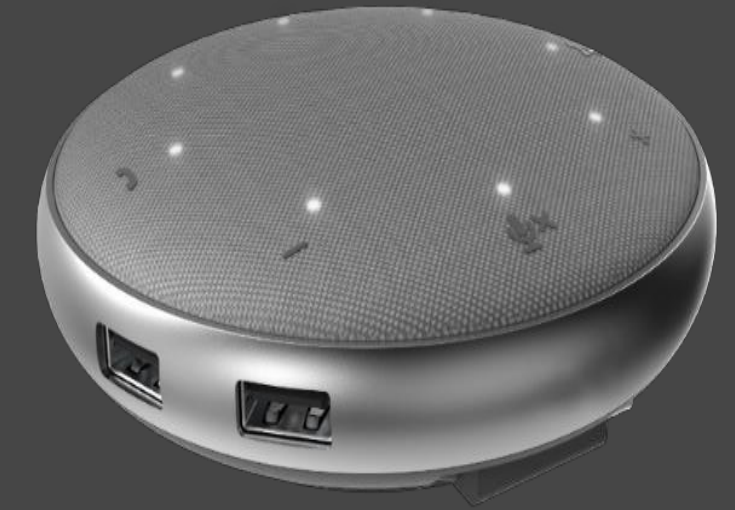

Key Features

- Video Port : HDMI 2.0 (4K)
- Data Port : 2 x USB-A 3.1 Gen 2 (10 Gbps)
- USB-C Port : Power, Data, Display
- Integrated USB-C upstream cable with cable management
- Audio/Speakerphone (Experience & features to be on-par / better than Jabra 410)
 - Up to 6 person group conferencing
 - Omni-directional microphones
 - ECNR (Echo Cancellation Noise Reduction)
 - Call control buttons with LED
- Others
 - 3 years warranty (w / platform)
 - Retail Packaging
 - Major UC compatible (Zoom, Skype, Dell Maxx Audio)

Target Users

- On the Go commercial users, Corridor Warriors.

USP

- Portable Multiport Adapter with unified communication features
- First to Market

MSRP

- \$199.99

RTS

- 5th of June CY20

APOLLO : Top 3 Features

Innovative integrated Design

- World's first USB-C multi-port adapter with integrated speakerphone
- Multi-port connectivity and conferencing capability
- Slim, compact and lightweight
- Plug and play

Extensive Connectivity

- World's first multi- functional USB-C adapter that offers display, power and data transfer
- HDMI/USB-C port supports up to 4K resolution at 60Hz
- 2xUSB-A and 1x USB-C with up to 10Gbps data transfer