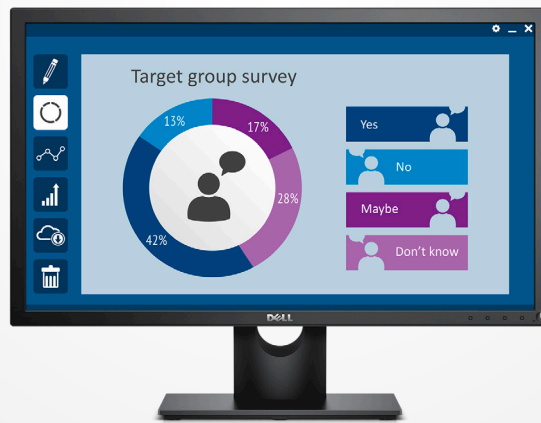

Enjoy essential productivity.

DELL 24 MONITOR | E2418HN

Essential features

Productivity drivers for everyday office demands.

Eco-conscious design

Save energy with power-efficient features.

Superb usability

Create a workspace that fits your exact needs.

- Get consistent colors across an ultra-wide viewing angle on a 23.8" Full HD screen.
- Optimize eye comfort with a flicker-free screen and ComfortView feature which minimizes blue light emission.
- Enjoy easy compatibility with both legacy and future-ready PCs via VGA and HDMI connectivity.
- Configure your monitor easily with flexible Dell mounts and stands — great for evolving requirements.

Thank you
for making
Dell Monitors

#1
worldwide*

Features & Technical Specifications

DELL 24 MONITOR | E2418HN

Display

Model number	E2418HN
Viewable image size (diagonal)	60.47 cm (23.8 inches)
Active display area	
Horizontal	527.04 mm (20.75 inches)
Vertical	296.46 mm (11.67 inches)
Maximum resolution	Full HD 1920 x 1080 at 60 Hz
Aspect ratio	16:9
Pixel pitch	0.275 mm x 0.275 mm
Brightness (typical)	250 cd/m ²
Color gamut (typical)	87% ⁴ (CIE1976)
Color depth	16.7 million colors
Contrast ratio (typical)	1,000:1
Viewing angle (typical) (vertical/horizontal)	178°/178°
Response time (typical)	8 ms gray-to-gray
Panel technology	In-plane switching, anti-glare
Backlight	LED
Optional soundbar	AC511 (USB-powered via PC)

Adjustability and connectivity

DELL 24 MONITOR | E2418HN

Easily tilt the panel to your preferred viewing position.

Tilt

Connectivity

- A AC power
- B HDMI
- C VGA
- D Dell soundbar mounting slots

* Dell monitors are #1 worldwide for 4 consecutive years! Source: IDC Worldwide PC Monitor Tracker (4Q16).