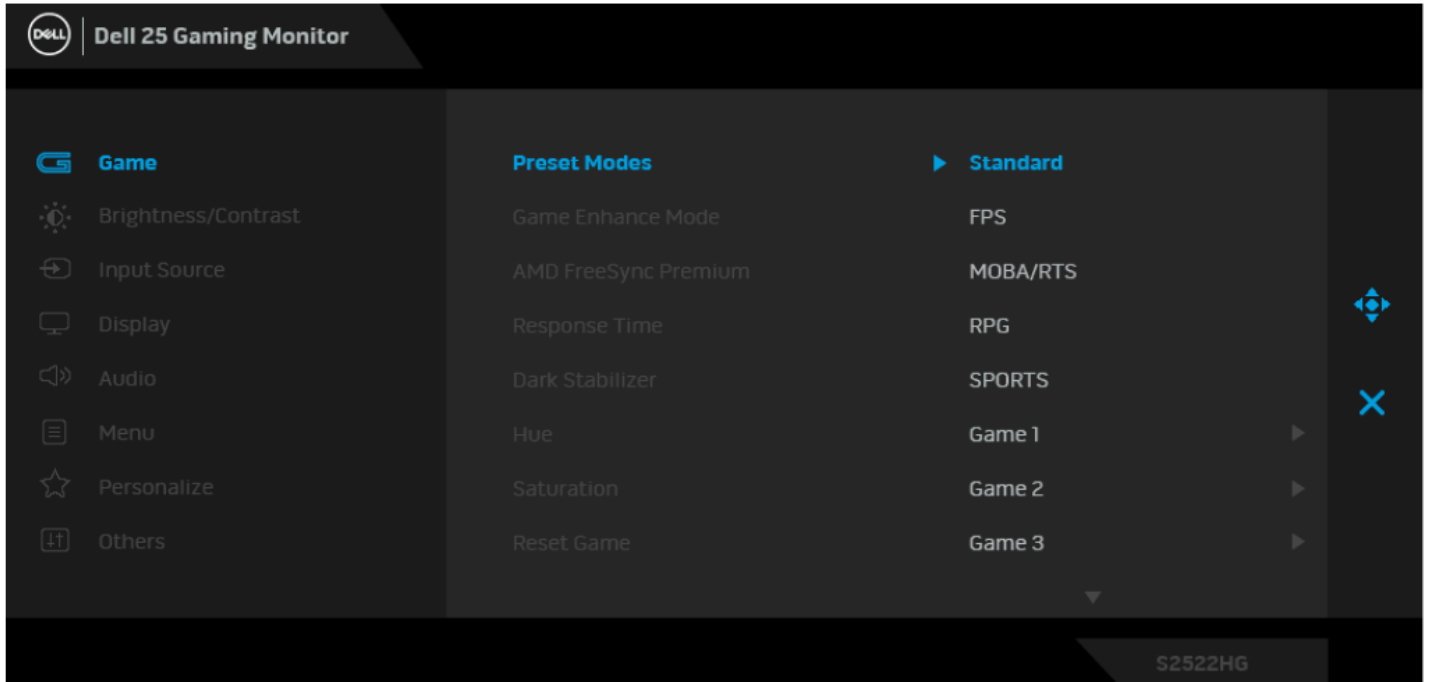

Gaming-centric On-Screen Display (OSD)

- Specific gaming OSD (onscreen display) design keeps your user experience in the gaming theme.
- Customisable and pre-set game modes (Timer, FPS Counter, Display Alignment) found on the monitor's OSD gets you optimised game visuals without having to manually adjust screen settings every time you play your game