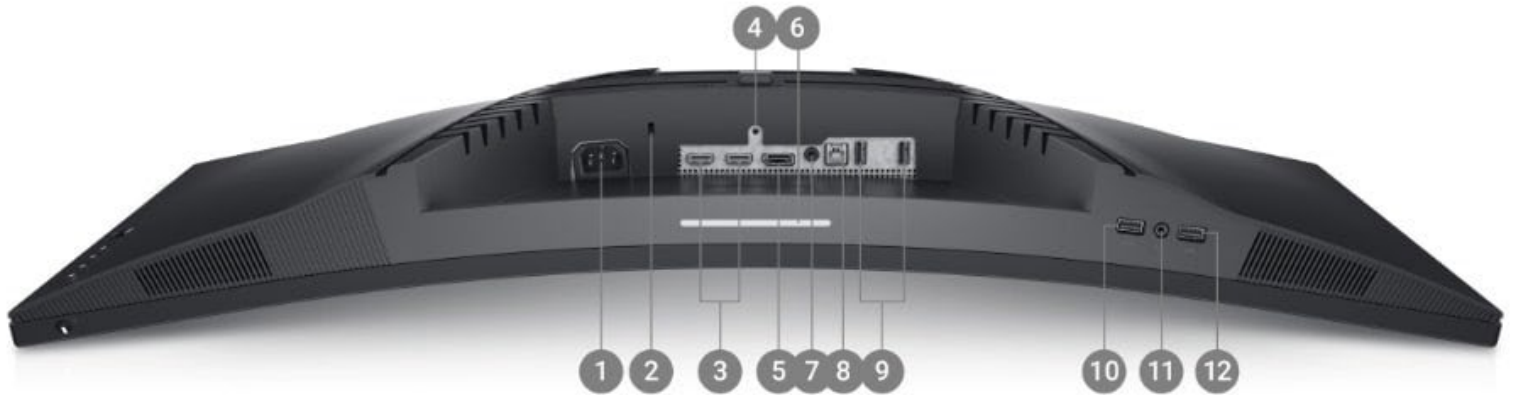

DELL 34 CURVED GAMING MONITOR | S3422DWG

Reviewer's Guide – May 2021

Product appearance may vary slightly from image shown.

Dell 34 Curved Gaming Monitor | S3422DWG

Deep Immersion

From its exterior styling and interior architecture to the best-in-class technology, Dell is proud of our deep heritage in pushing the boundaries in design, innovation and functionality. Our Dell 34 Curved Gaming monitor is built to deliver swift and responsive gameplay, versatility and highly customizable features to deliver an exceptional and immersive gaming experience to mainstream and casual gamers.

Dell 34 Curved Gaming Monitor | S3422DWG Product Gallery

Height adjustment up to 100 mm | Tilt (-5° to 21°) | Slant Adjust (-4° to 4°)

Fully adjustable & wide connectivity:

- Game in comfort for extended periods thanks to a new slim, tapered stand with easy height, tilt, and slant adjustability.

VESA Mount

- For easy attachment to VESA stands and arms for nearly any type of gaming set-up.

Dell 34 Curved Gaming Monitor | S3422DWG

Product Gallery

Ports:

1. Power Connector | 2. Security Lock Slot | 3. 2x HDMI 2.0 | 4. Stand Lock Feature | 5. DisplayPort 1.4 | 6. Downlight | 7. Audio Out | 8. SuperSpeed USB 3.2 Gen1 (5Gbps) upstream port (rear) | 9. SuperSpeed USB 3.2 Gen1 (5 Gbps) downstream ports [Front bottom, one with BC1.2 charging capability at 2A (max)] | 10. 2 x SuperSpeed USB 3.2 Gen1 (5 Gbps) downstream ports (rear) | 11. Headphone Out