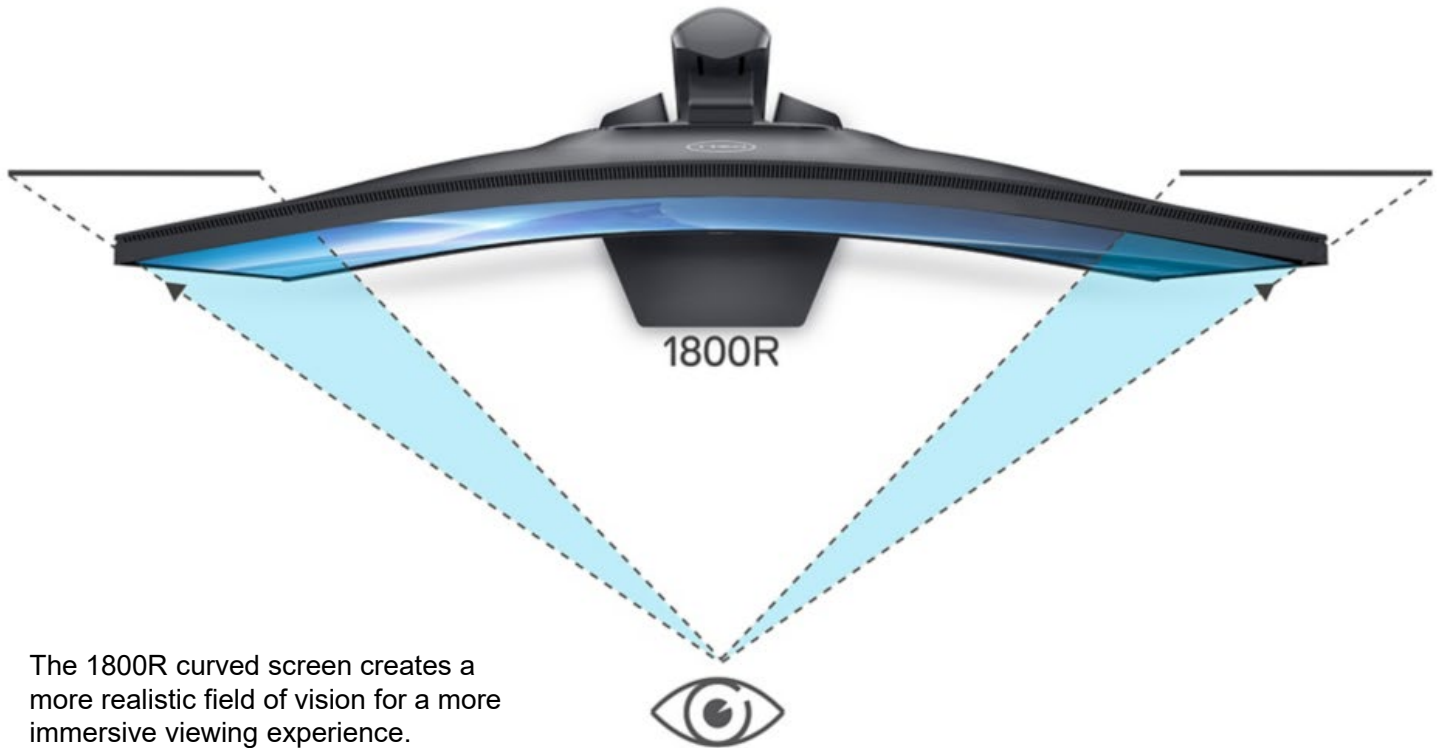

Dell 34 Curved Gaming Monitor | S3422DWG Product Gallery

The 1800R curved screen creates a more realistic field of vision for a more immersive viewing experience.

Dell 32 Gaming Monitor

Preset Modes Standard	Smart HDR Desktop	Response Time Fast	Dark Stabilizer 0
--------------------------	----------------------	-----------------------	----------------------