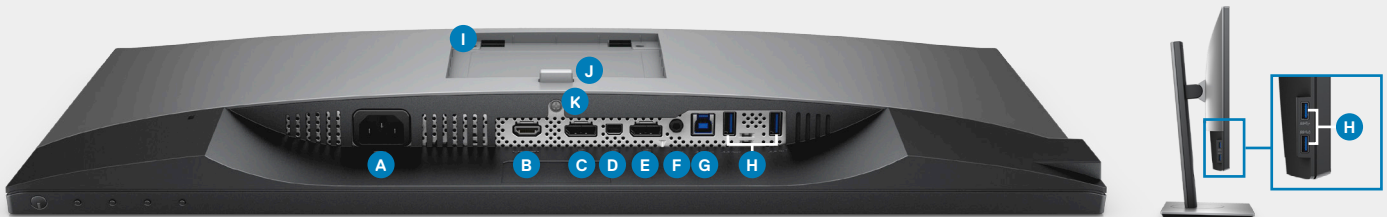

Design features

Stand	Tilt: 5°/21°, swivel: 45°/45°, pivot clockwise and counter-clockwise and height-adjustable 130 mm
Security	Security lock slot (security lock not included), anti-theft stand lock slot (to panel)
VESA mounting support	100 mm x 100 mm

What's in the box?

Components

- Monitor with stand

Cables

- Mini DisplayPort - DisplayPort cable
- USB 3.0 upstream cable
- Power cable

Documentation

- Quick Setup Guide
- Drivers and documentation media
- Safety and regulatory information
- Factory Calibration Report

Adjustability and connectivity

DELL ULTRASHARP 25 MONITOR | U2518D

Easily adjust the panel to your preferred viewing position.

Connectivity

- | | |
|---|--|
| A AC power connector | G USB upstream |
| B HDMI | H 2 x USB ports with 1 x port with BC1.2 battery charging |
| C DP connector (in) | I VESA mounting holes |
| D mDP connector (in) | J Stand release button |
| E DP connector (out) | K Stand lock |
| F Audio line-out port ⁵ | |