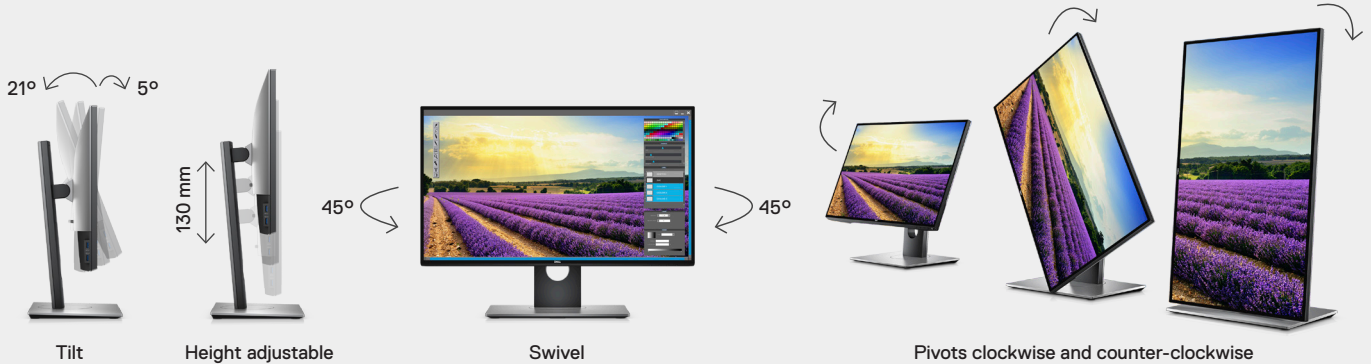

Adjustability and connectivity

DELL ULTRASHARP 25 MONITOR | U2518D

Easily adjust the panel to your preferred viewing position.

Connectivity

- | | |
|---|--|
| A AC power connector | G USB upstream |
| B HDMI | H 2 x USB ports with 1 x port with BC1.2 battery charging |
| C DP connector (in) | I VESA mounting holes |
| D mDP connector (in) | J Stand release button |
| E DP connector (out) | K Stand lock |
| F Audio line-out port ⁵ | |