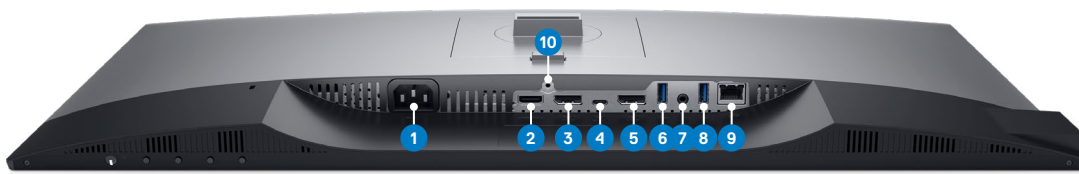

Connectivity

1 AC Power	4 USB-C/DisplayPort	7 Audio Line-out²	10 Stand lock
2 HDMI Port	5 DisplayPort (out)	8 USB Downstream Port – supports Battery charging	11 USB Downstream Port
3 DisplayPort (in)	6 USB Downstream Port	9 RJ45 Connector	12 USB Downstream Port – supports Battery charging

RECOMMENDED ACCESSORIES

DELL DUAL MONITOR ARM | MDA20

Enjoy toolless monitor installation with Quick Release and the flexibility to pivot, tilt, swivel and adjust the height of each monitor independently. Features neat cable management.

DELL PRO STEREO SOUNDBAR | AE515M

Optimize conference calls and multimedia streaming with exceptional audio clarity. Minimize background noise with the dual mic array and echo-cancelling feature.

DELL PREMIER WIRELESS KEYBOARD AND MOUSE | KM717

Enjoy a uniquely designed, arc-shaped mouse that fits into virtually any workspace and boost productivity with a keyboard that features multi-OS support and popular shortcut keys.

* Dell monitors are #1 Worldwide for 6 consecutive years (2013 to 2019)! Source: IDC Worldwide Quarterly PC Monitor Tracker, Q4, 2019.

1 Ethernet connection via the RJ45 port.

2 Dell adheres to standard USB-C specifications and protocol. Functionality with non-Dell USB-C systems may vary.

3 Source: Based on Principled Technologies Report commissioned by Dell, "Improve productivity with the new Dell monitors in a dual-display configuration", November 2018.

Actual results will vary. Full report: <https://www.principledtechnologies.com/Dell/P2419H_monitor_productivity_1118.pdf>

4 TÜV Certified (1419076940 – Flicker Free / 1419076938 - Low Blue Light Content). For more details, visit www.tuv.com

5 Learn more about Dell Display Manager software and where to download at dell.com/ddm

6 For a copy of the Limited Hardware Warranty, write to Dell USA LP, Attn: Warranties, One Dell Way, Round Rock, TX 78682 or see dell.com/warranty.

7 Advanced Exchange: Dell will send you a replacement monitor the next business day in most cases, if deemed necessary after phone/online diagnosis. Shipping times may vary by location and for monitors 55" and above. Fee charged for failure to return defective unit. See dell.com/servicecontracts/global.

8 Availability varies, please visit www.dell.com/support for details.

9 At panel native only, under Custom Mode preset.

10 Maximum power consumption with maximum luminance.

11 EPEAT registered where applicable. EPEAT registration varies by country. See www.epeat.net for registration status by country.

12 The audio line-out does not support headphones.

Dell.com/monitors

Product availability varies by country. Please contact your Dell representative for more information.

© 2020 Dell Inc. All rights reserved.