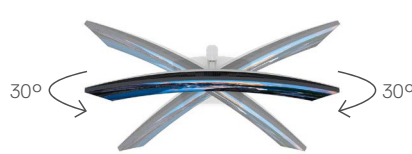

Joystick control and Cable Management slot

Tilt adjustable

Height adjustable

Swivel

Quick release

Connectivity

- | | | |
|-----------------------|---|--|
| 1 Security lock slot | 6 Audio Line-out ¹⁵ | 9 RJ45 port |
| 2 Power connector | 7 Super speed USB 5Gbps (USB 3.2 Gen1) Type-B Upstream port | 10 Super speed USB 5Gbps (USB 3.2 Gen1) Type-A Downstream port with power charging |
| 3 HDMI port (2) | 8 Super speed USB 5Gbps (USB 3.2 Gen1) Type-A Downstream port (3) | 11 USB-C Downstream port |
| 4 DisplayPort | | 12 Stand lock |
| 5 USB-C Upstream port | | |