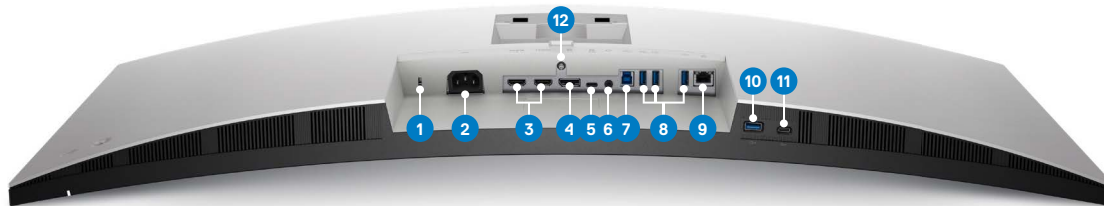

STYLISH AND FUNCTIONAL

Designed with purpose: Crafted with a premium platinum silver finish, this monitor features a 3-sided narrow bezel, and an elegant cable management system that hides cords within the monitor riser. Navigate the menu and adjust screen settings with the easy-to-use joystick control.

Joystick control and Cable Management slot

Tilt adjustable

Height adjustable

Swivel

Quick release

Connectivity

- | | | |
|-----------------------|---|--|
| 1 Security lock slot | 6 Audio Line-out ¹⁵ | 9 RJ45 port |
| 2 Power connector | 7 Super speed USB 5Gbps (USB 3.2 Gen1) Type-B Upstream port | 10 Super speed USB 5Gbps (USB 3.2 Gen1) Type-A Downstream port with power charging |
| 3 HDMI port (2) | 8 Super speed USB 5Gbps (USB 3.2 Gen1) Type-A Downstream port (3) | 11 USB-C Downstream port |
| 4 DisplayPort | | 12 Stand lock |
| 5 USB-C Upstream port | | |