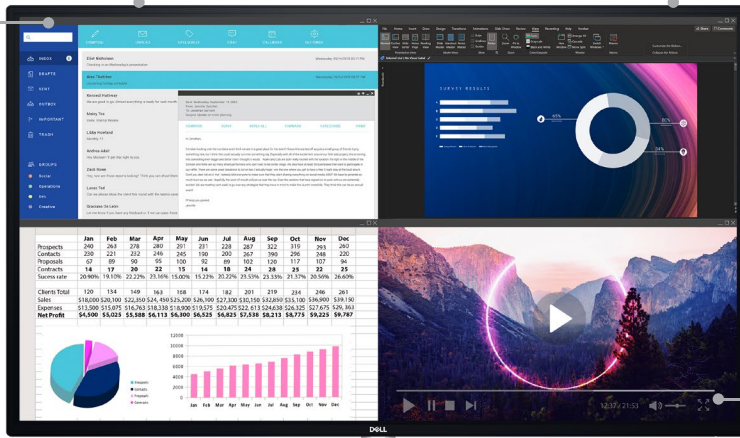

ULTRASHARP MONITOR

DELL ULTRASHARP 43 4K USB-C HUB MONITOR – U4323QE

Connect up to 4 PC sources

Work on up to four different PCs using a single keyboard and mouse. KVM and Auto KVM enable seamless switching from one PC input to another. Picture-by-Picture / Picture-in-Picture features further enhance your working options.

Quadruple view

Expand your productivity by organizing your display in up to four unique FHD partitions via iMST when connected to a single PC.

Outstanding clarity

See your work on a 42.5" screen with 4K (3,840 x 2,160) resolution.

Productivity hub Monitor that comes with **USB-C** (up to 90W power delivery), **RJ45** (wired Ethernet), super speed **USB 10Gbps**.

Optimize eye comfort with built-in **ComfortView Plus²** that reduces harmful blue light emissions without sacrificing color performance.

Adjust to your comfort

Tilt, swivel and height adjustable (60mm max).

Easy-to-use joystick control

To navigate through the On-Screen Display (OSD) menu.

Premium platinum silver finish

For a polished look that complements the home and office.

ENERGY STAR®
EPEAT® Gold registered.

Quick-access ports

Enjoy the convenience of front-facing, pop-out USB-A and USB-C (15W charging) ports to connect and charge your devices.

[Click here to explore the Dell UltraSharp 43 4K USB-C Hub Monitor – U4323QE](#)

1 Compatible with select Dell PCs

2 TÜV Rheinland certified – Low Blue Light Hardware Solution and Flicker Free (ID 1111250987). For more details, visit www.tuv.com.