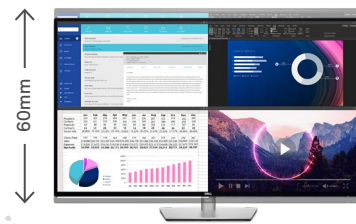

Quadruple view

Expand your productivity by organizing your display in up to four unique FHD partitions via Internal Multi-Stream Transport (iMST) when connected to a single PC. No external software or DisplayPort splitter needed.

Designed with purpose

The small base and elegant cable management system hide cords within the monitor riser.

Easy-to-use joystick control

Navigate the on-screen menu and adjust settings with the easy-to-use joystick control.

Adjust to your comfort

Experience made-for-you comfort by tilting, swiveling, and adjusting the height of your monitor (60mm max).

ULTRASHARP MONITOR

DELL ULTRASHARP 43 4K USB-C HUB MONITOR – U4323QE

Enhanced productivity