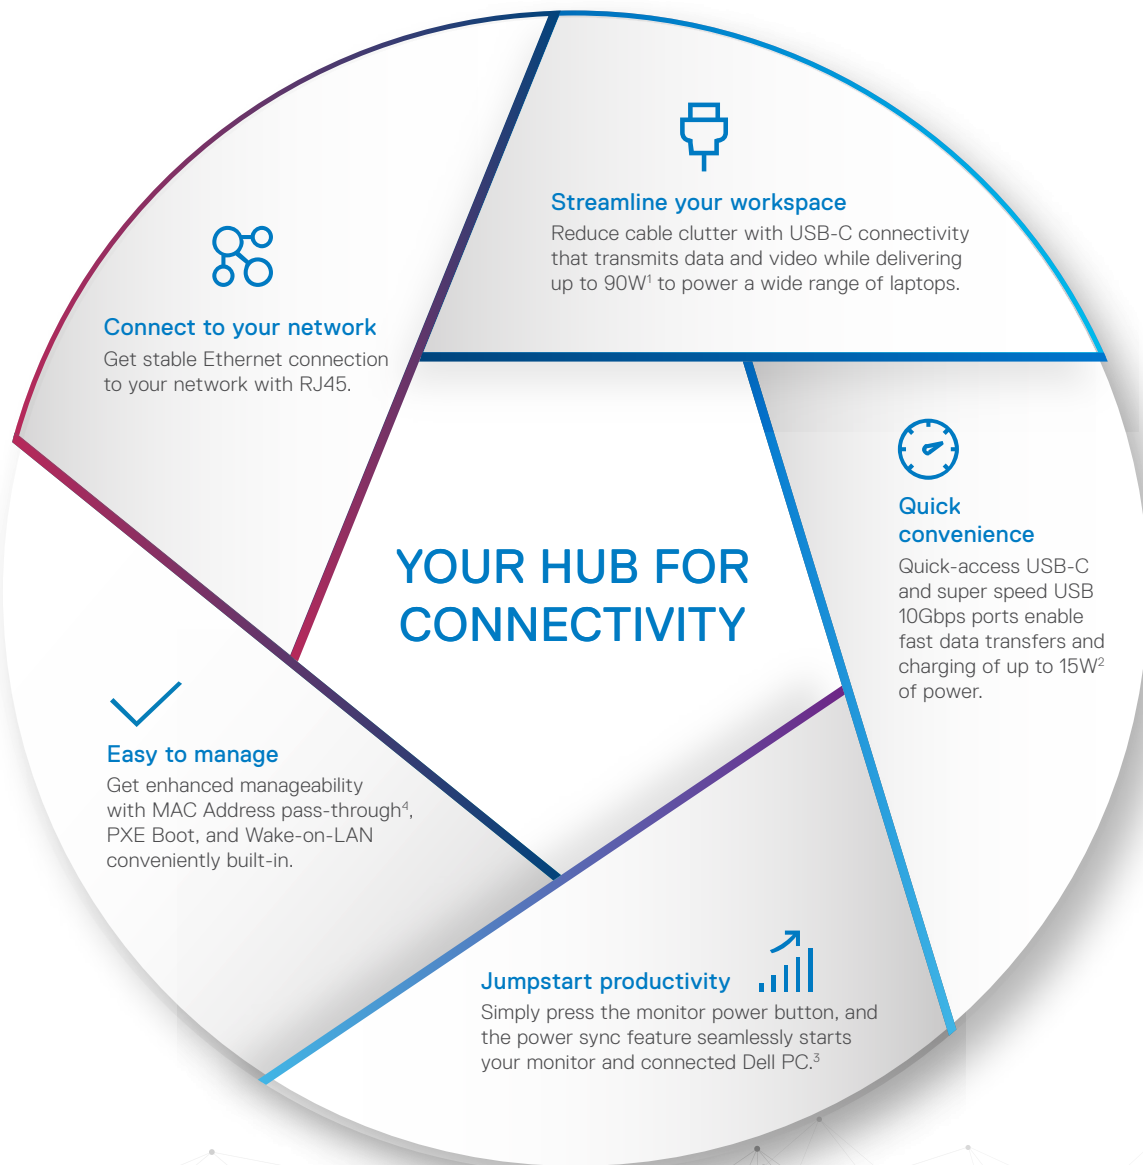

ULTRASHARP MONITOR

DELL ULTRASHARP 43 4K USB-C HUB MONITOR – U4323QE

Connectivity that drives productivity

USB-C Hub monitors offer extensive connectivity options including USB-C (up to 90W power delivery), RJ45 for wired Ethernet access, super speed USB for fast data transfers, and more.

¹ Dell adheres to standard USB-C specifications and protocol. Functionality with non-Dell USB-C systems may vary.

² Via quick access USB-C port.

³ The power sync feature on this Dell USB-C Monitor enables start up and wake-on-demand on compatible Dell PCs. Please check your Dell PC to ensure support of this feature.

⁴ MAC Address pass-through functionality is tested to work with most Dell PC systems. Functionality on non-Dell systems may vary.