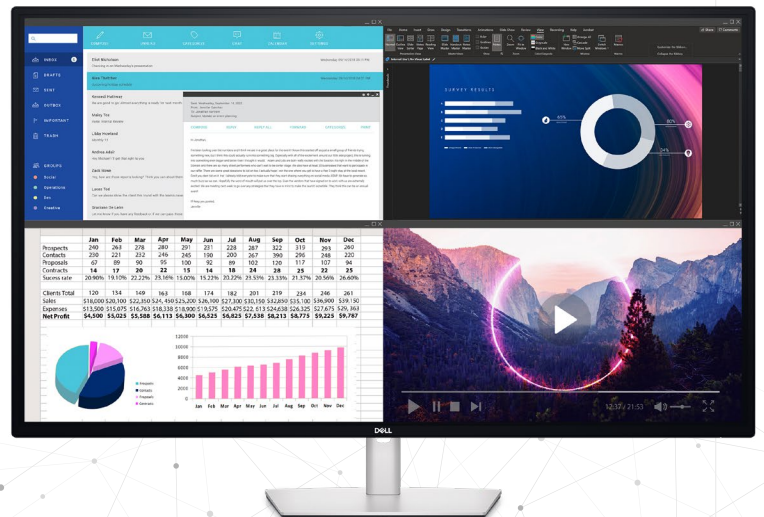

ULTRASHARP MONITOR

DELL ULTRASHARP 43 4K USB-C HUB MONITOR – U4323QE

Enhanced productivity

Dell Display Manager enhances everyday productivity through comprehensive management tools, giving you optimal front of screen experience, efficient display management, and easy, effortless multitasking.

Modern Intuitive User Interface

New modern user interface for ease of use and personalization of features with Menu launcher

Productive at every level

Easy Arrange allows you to easily tile multiple applications across one or more screens with 46 pre-set window partitions and the ability to personalize up to five windows, giving you improved multitasking abilities.

Stay updated

Get automatic notification anytime for new updates on monitor firmware¹ and software.

Optimize front of screen experience

Get uniform color experience from your monitor seamlessly by matching the color preset of the monitor¹ and the supported ICC profile.

Easy setup and sharing of accessories

Setup a single keyboard and mouse to be shared easily between multiple PCs with USB KVM wizard¹. Quick access menu or hotkey allow convenient fast switching between PCs.

Easy deployment

DDM is compatible with management tools such as SCCM, InTune and Command Line Interface scripts for easy IT integration and deployment with asset management.

Learn more about [Dell Display Manager](#).

¹ Select models only.