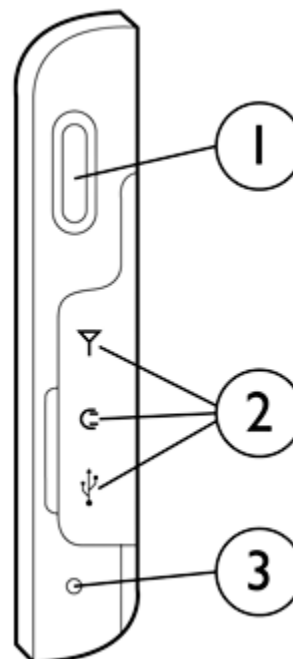

Overview

Front

1. Power button
2. Bluetooth indicator

Left side

1. High-capacity SD slot

Back

1. Speaker

Right Side

1. Scroll wheel
2. Connectors (covered): GPS antenna, headphone, mini-USB
3. Reset

Overview

Top

1. Stylus

Bottom

1. Microphone
2. Car holder groove

At A Glance

- Processor: SiRF Titan 600MHz ARM11 dual-core processor
- ROM: 2GB (user available memory varies based on maps installed)
- RAM: 128MB
- Display: 4.3-inch WVGA 800x480 TFT with touch screen, antiglare, landscape orientation, 16bit RGB depth
- Bluetooth: v2.0 with EDR¹
- Headphone jack: 3.5mm 4 pin for stereo and microphone
- Connector: mini-USB
- Battery: 1700mAh, removable
- Expansion: SD, high-capacity, supports SDHC class 2, class 4, and class 6 memory cards
- Speaker: 1, large for navigation volume
- Microphone: 1, positioned speakerphone, echo cancellation
- Input: touch, stylus
- Buttons: power, reset, scroll wheel
- LEDs: 2 - 1 blue for wireless, 1 dual-color for charge (amber for charging, green for fully charged)