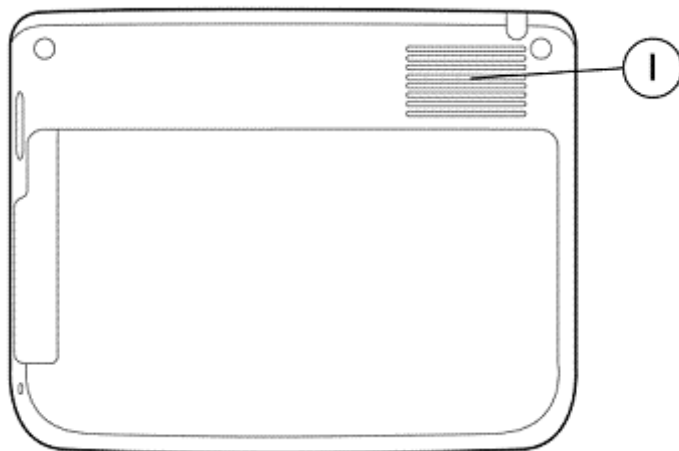

Overview

Front

1. Power button
2. Bluetooth indicator

Left side

1. High-capacity SD slot

Back

1. Speaker

Right Side

1. Scroll wheel
2. Connectors (covered): GPS antenna, headphone, mini-USB
3. Reset

Overview

Top

1. Stylus

Bottom

1. Microphone
2. Car holder groove

At A Glance

- Processor: SiRF Titan 600MHz ARM11 dual-core processor
- ROM: 2GB (user available memory varies based on maps installed)
- RAM: 128MB
- Display: 4.3-inch WVGA 800x480 TFT with touch screen, antiglare, landscape orientation, 16bit RGB depth
- Bluetooth: v2.0 with EDR¹
- Headphone jack: 3.5mm 4 pin for stereo and microphone
- Connector: mini-USB
- Battery: 1700mAh, removable
- Expansion: SD, high-capacity, supports SDHC class 2, class 4, and class 6 memory cards
- Speaker: 1, large for navigation volume
- Microphone: 1, positioned speakerphone, echo cancellation
- Input: touch, stylus
- Buttons: power, reset, scroll wheel
- LEDs: 2 - 1 blue for wireless, 1 dual-color for charge (amber for charging, green for fully charged)