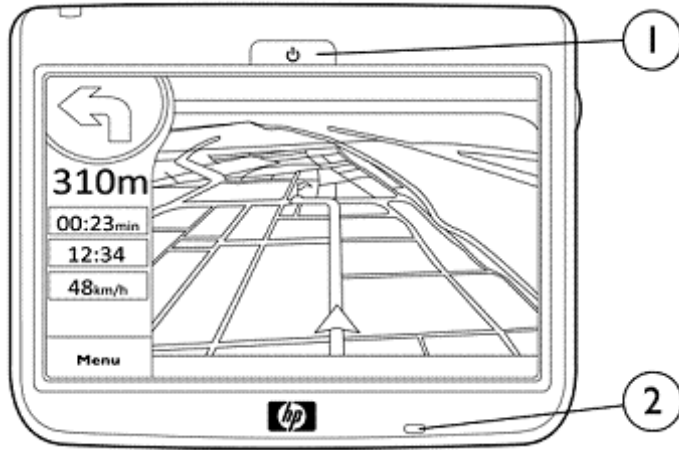

Overview

Front

1. Power button
2. Bluetooth indicator

Left side

1. High-capacity SD slot

Back

1. Speaker

Right Side

1. Scroll wheel
2. Connectors (covered): GPS antenna, headphone, mini-USB
3. Reset

Overview

Top

1. Stylus

Bottom

1. Microphone
2. Car holder groove

At A Glance

- Processor: SiRF Titan 600MHz ARM11 dual-core processor
- ROM: 2GB (user available memory varies based on maps installed)
- RAM: 128MB
- Display: 4.3-inch WVGA 800x480 TFT with touch screen, antiglare, landscape orientation, 16bit RGB depth
- Bluetooth: v2.0 with EDR¹
- Headphone jack: 3.5mm 4 pin for stereo and microphone
- Connector: mini-USB
- Battery: 1700mAh, removable
- Expansion: SD, high-capacity, supports SDHC class 2, class 4, and class 6 memory cards
- Speaker: 1, large for navigation volume
- Microphone: 1, positioned speakerphone, echo cancellation
- Input: touch, stylus
- Buttons: power, reset, scroll wheel
- LEDs: 2 - 1 blue for wireless, 1 dual-color for charge (amber for charging, green for fully charged)